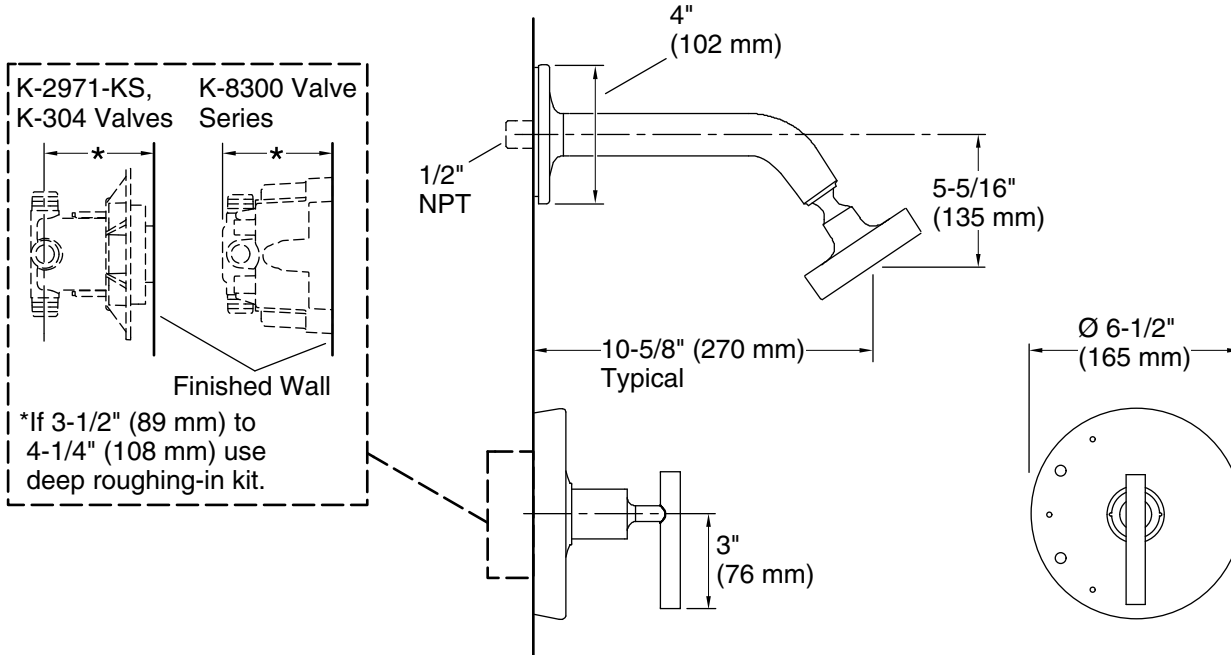

2-20-2026 22:49 - US/CA

THE BOLD LOOK  
OF **KOHLER**®

**Technical Information**

All product dimensions are nominal.

**Spout:**

Shower/Rainhead rated max flow: 2.5 gal/min (9.5 l/min)

**Notes**

Install the product according to the installation guide.