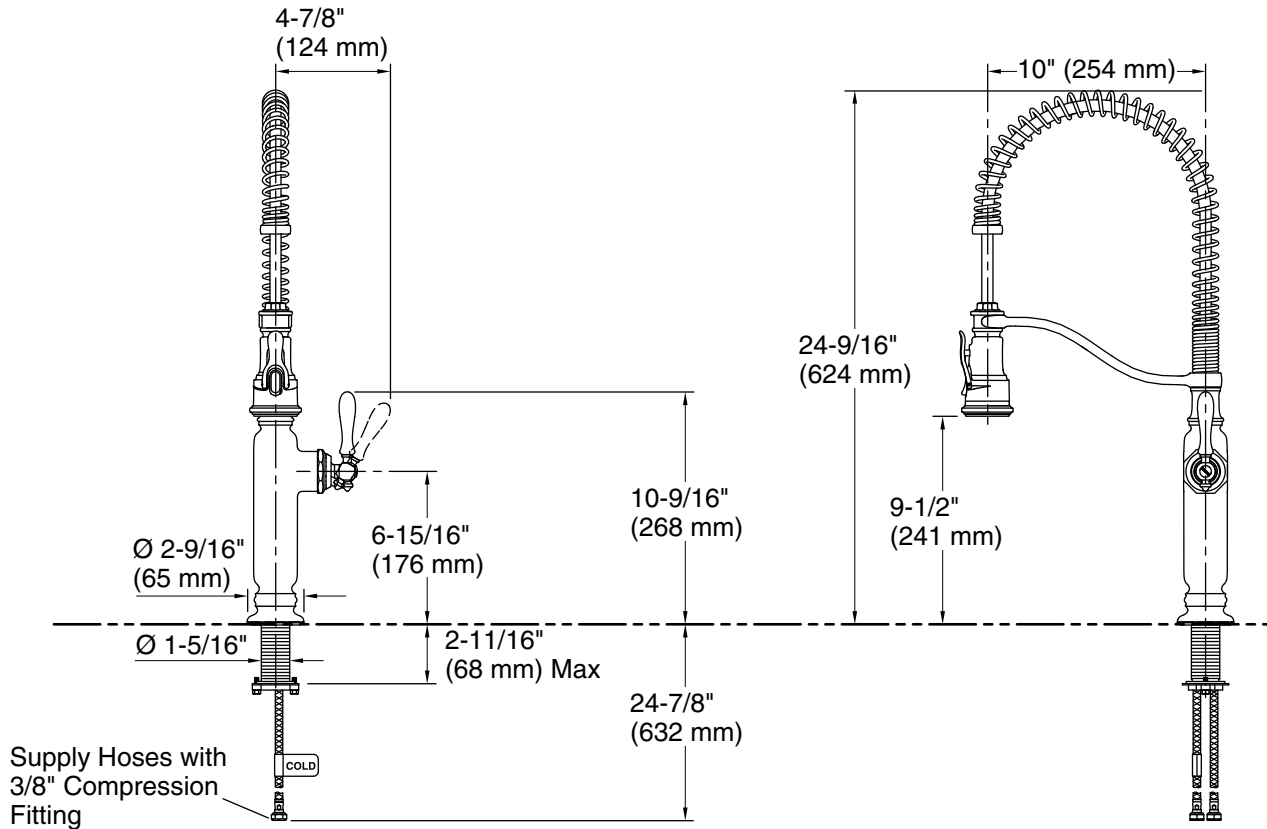

### Technical Information

All product dimensions are nominal.

Faucet flow rate: 1.5 gal/min (5.7 l/min)

### Spout:

Spout reach: 10" (254 mm)