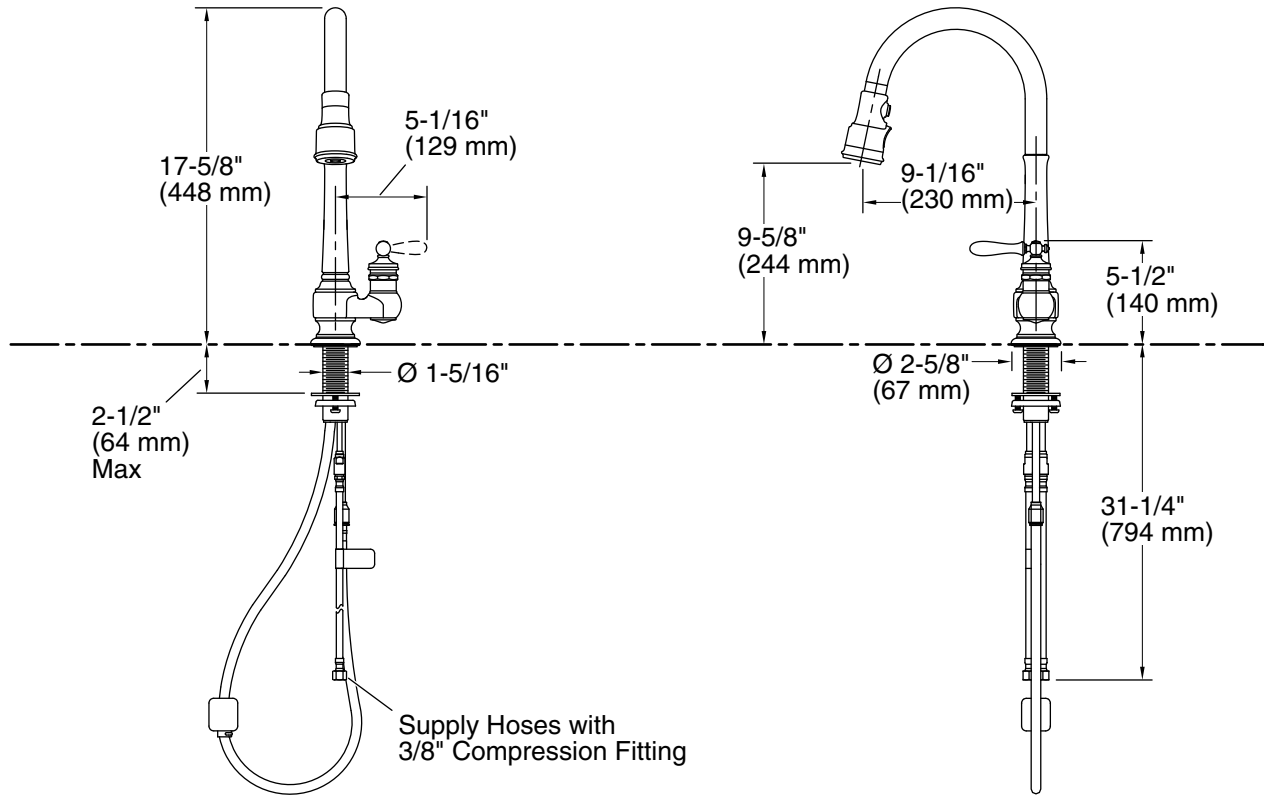

Adapters, Rough-in and Extension Kits

1012715 Range: 3-1/4" (83 mm) - 5-3/8" (137 mm)

Recommended Products/Accessories

1167289 1.5 GPM [5.7 l/min] Low Flow Kit
K-99272 Three-Hole Kitchen Faucet Escutcheon

Technical Information

All product dimensions are nominal.

Faucet flow rate: 1.5 gal/min (5.7 l/min)

Spout:

Spout reach: 9-1/16" (230 mm)

Notes

Install this product according to the installation guide.

ADA compliant for faucet handles only.