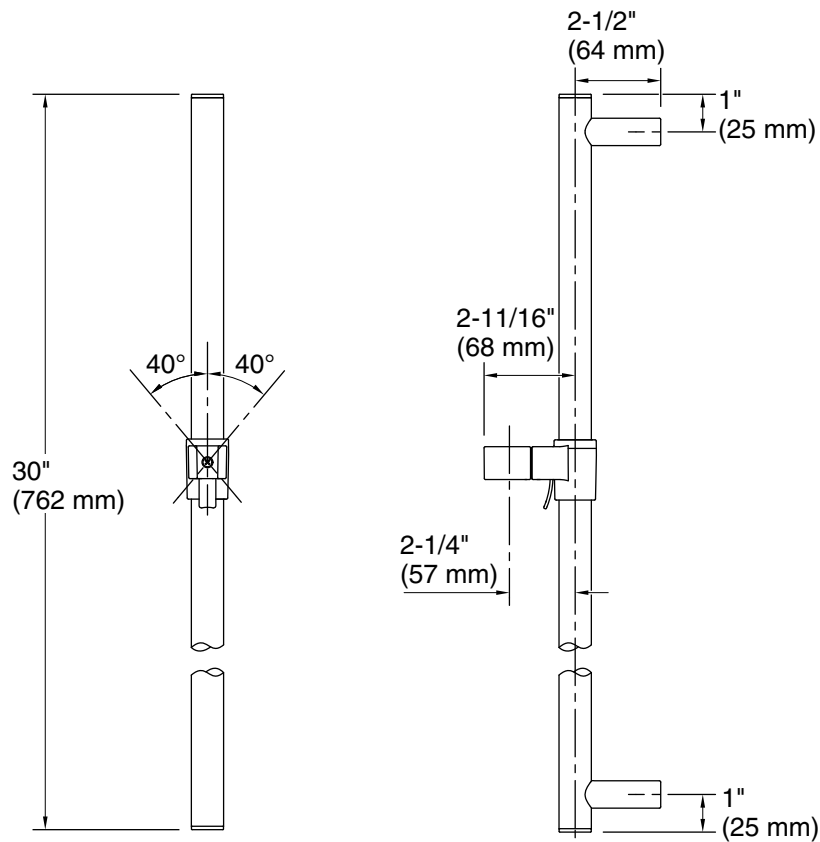

## Features

- 30" (762 mm) adjustable slidebar supports handshower at desired height for a customized showering experience

## Technical Information

All product dimensions are nominal.