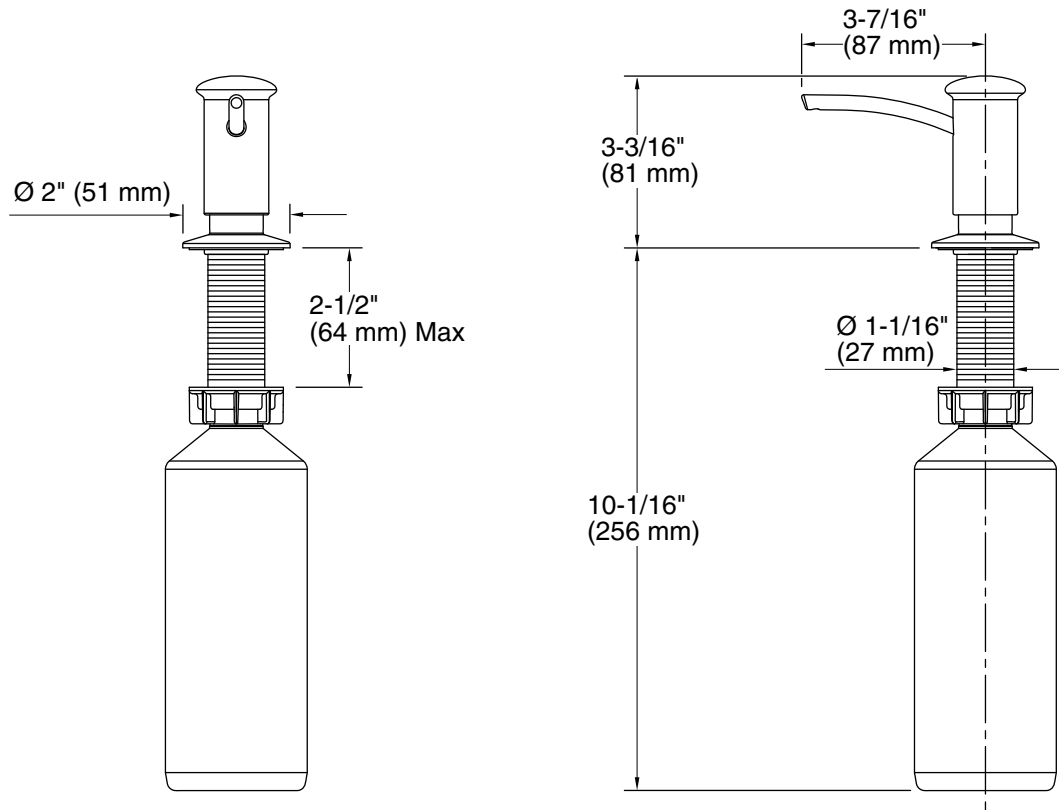

Features

- Holds up to 16 ounces of soap or lotion; refillable from top
- Solid-brass construction with Matte Black finish
- May be installed in predrilled sink holes or surfaces up to 2" thick
- Wholesale packaging
- Coordinates with contemporary-style faucets

	BL	Matte Black
---	----	-------------

Technical Information

All product dimensions are nominal.

Material: Brass

Notes

Install this product according to the installation instructions.