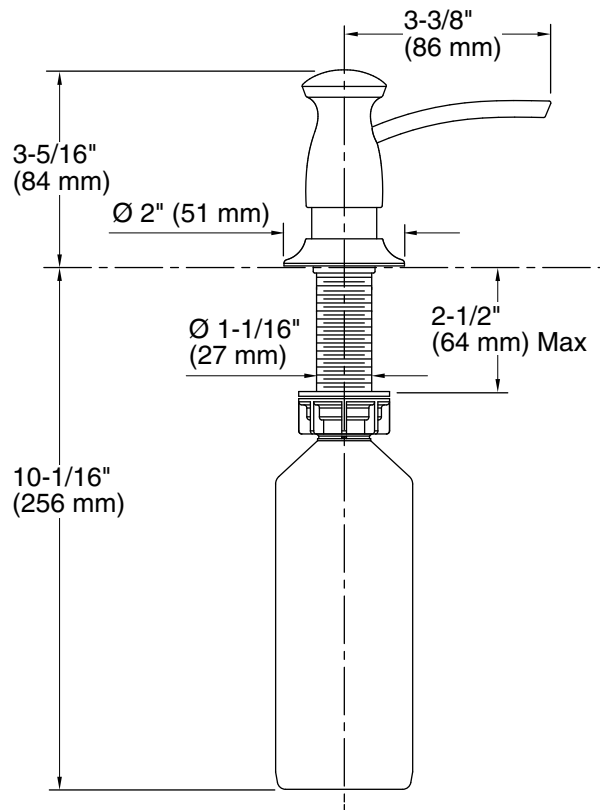

## Features

- Holds up to 16 ounces of soap or lotion; refillable from top
- May be installed in predrilled sink holes or surfaces up to 2" thick
- Clamshell packed
- Coordinates with transitional-style faucets

### Technical Information

All product dimensions are nominal.

Material: Brass