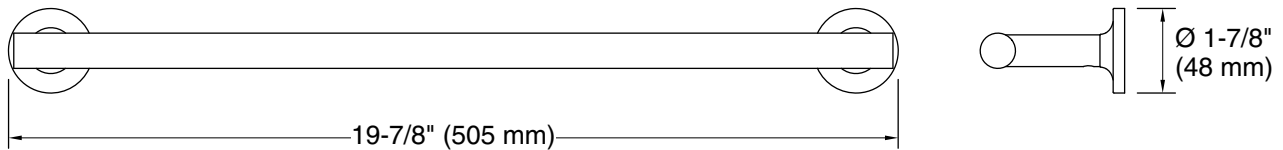

	BGP	Vibrant Brushed Graphite
---	-----	--------------------------

Technical Information

All product dimensions are nominal.

Material: Metal

Notes

Install this product according to the installation instructions.