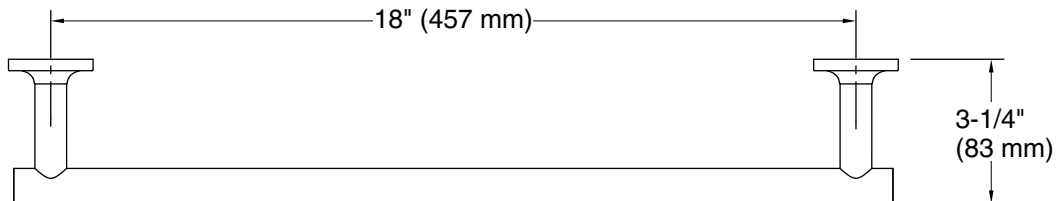

	BGP	Vibrant Brushed Graphite
---	-----	--------------------------

Technical Information

All product dimensions are nominal.

Material: Metal

Notes

Install this product according to the installation instructions.