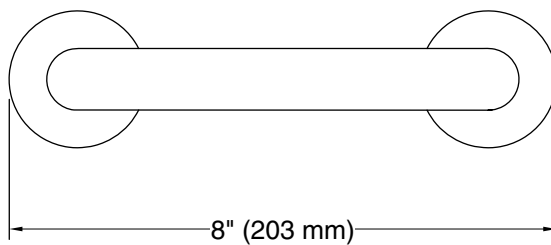

Composed®
Pivoting toilet paper holder
K-73147

Features

- Pivoting holder makes changing toilet paper quick and simple
- Coordinates with faucets and accessories in the Composed collection

Material

- Premium metal construction for durability and reliability
- KOHLER finishes resist corrosion and tarnishing

Color Code Description

	BGP	Vibrant Brushed Graphite
---	-----	--------------------------

Technical Information

All product dimensions are nominal.

Material: Zinc, Brass

Notes

Install this product according to the installation instructions.