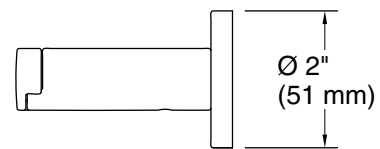

Color Code Description

	BGP	Vibrant Brushed Graphite
---	-----	--------------------------

Technical Information

All product dimensions are nominal.

Material: Zinc, Brass

Notes

Install this product according to the installation instructions.