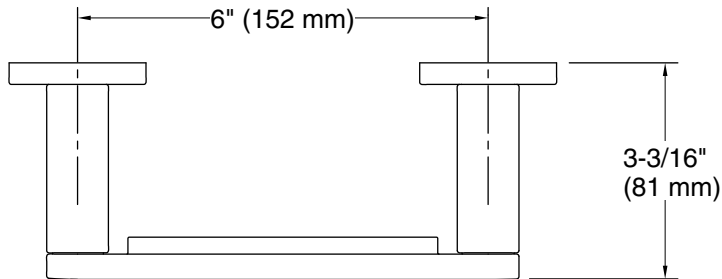

Color Code Description

	BGP	Vibrant Brushed Graphite
---	-----	--------------------------

Technical Information

All product dimensions are nominal.

Material: Zinc, Brass

Notes

Install this product according to the installation instructions.