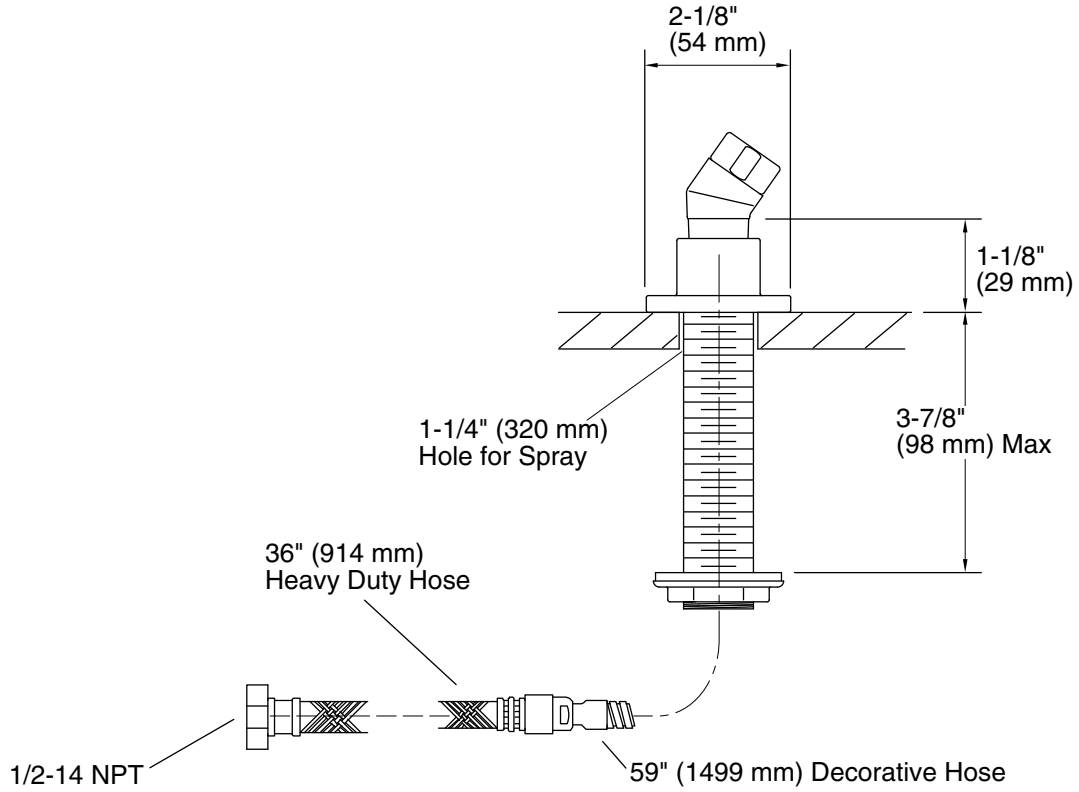

Features

- Includes Polished Chrome handshower hose
- For use with a handshower (sold separately)
- Coordinates with Purist® and Stillness® faucets and accessories

Material

- Brass
- KOHLER finishes resist corrosion and tarnishing

Installation

- Deck- or bath-mount

Codes/Standards

ASME A112.18.1/CSA B125.1

KOHLER® Faucet Lifetime Limited Warranty

See website for detailed warranty information.

Available Colors/Finishes

Color tiles intended for reference only.

Technical Information

All product dimensions are nominal.

Spout:

Notes

Install this product according to the installation instructions.