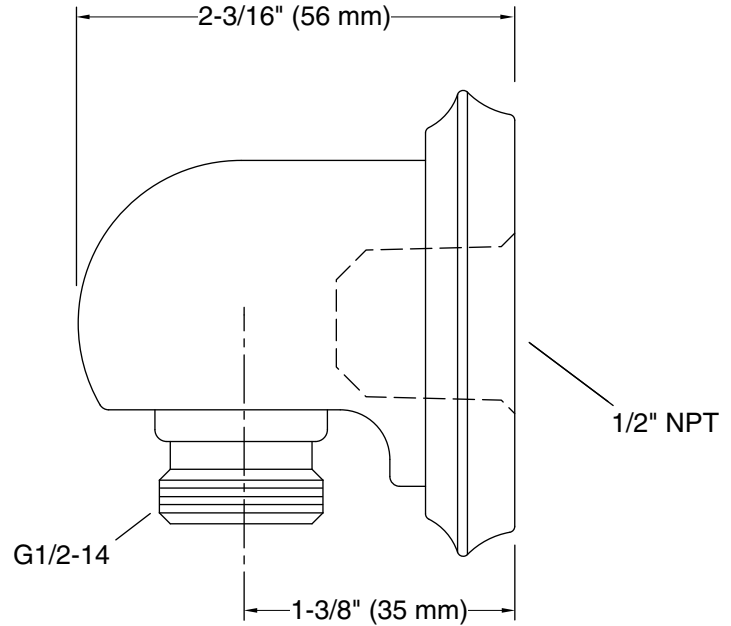

Material

- Brass.

Recommended Replacements

- This product is replaced by 22174.

Recommended Products/Accessories

K-23723 Faucet cleaner

Codes/Standards

None Applicable

Technical Information

All product dimensions are nominal.

Drain included: No

Notes

Install this product according to the installation instructions.