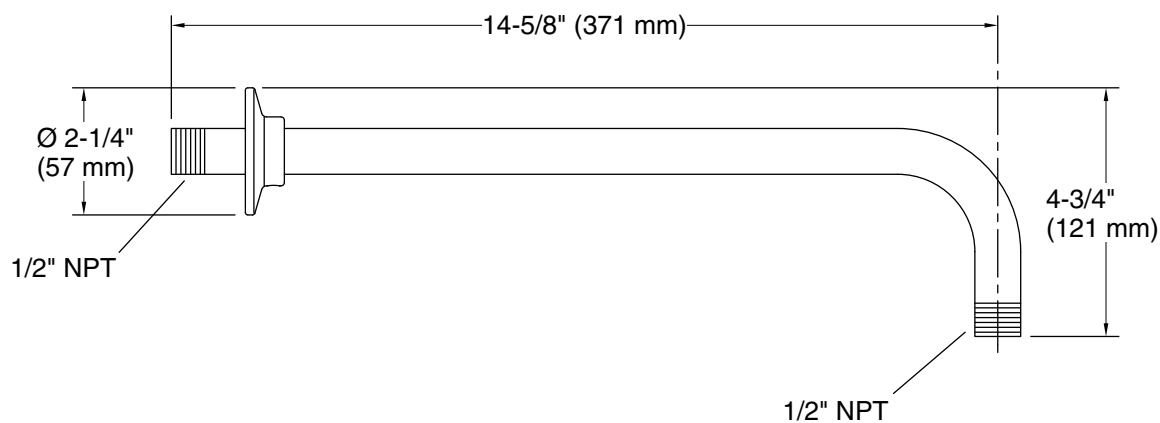

Material

- Brass
- KOHLER finishes resist corrosion and tarnishing

Installation

- 1/2" -14 NPT connection
- Wall-mount

Codes/Standards

None Applicable

KOHLER® Faucet Lifetime Limited Warranty

See website for detailed warranty information.

Technical Information

All product dimensions are nominal.

Spout:

Notes

Install this product according to the installation instructions.