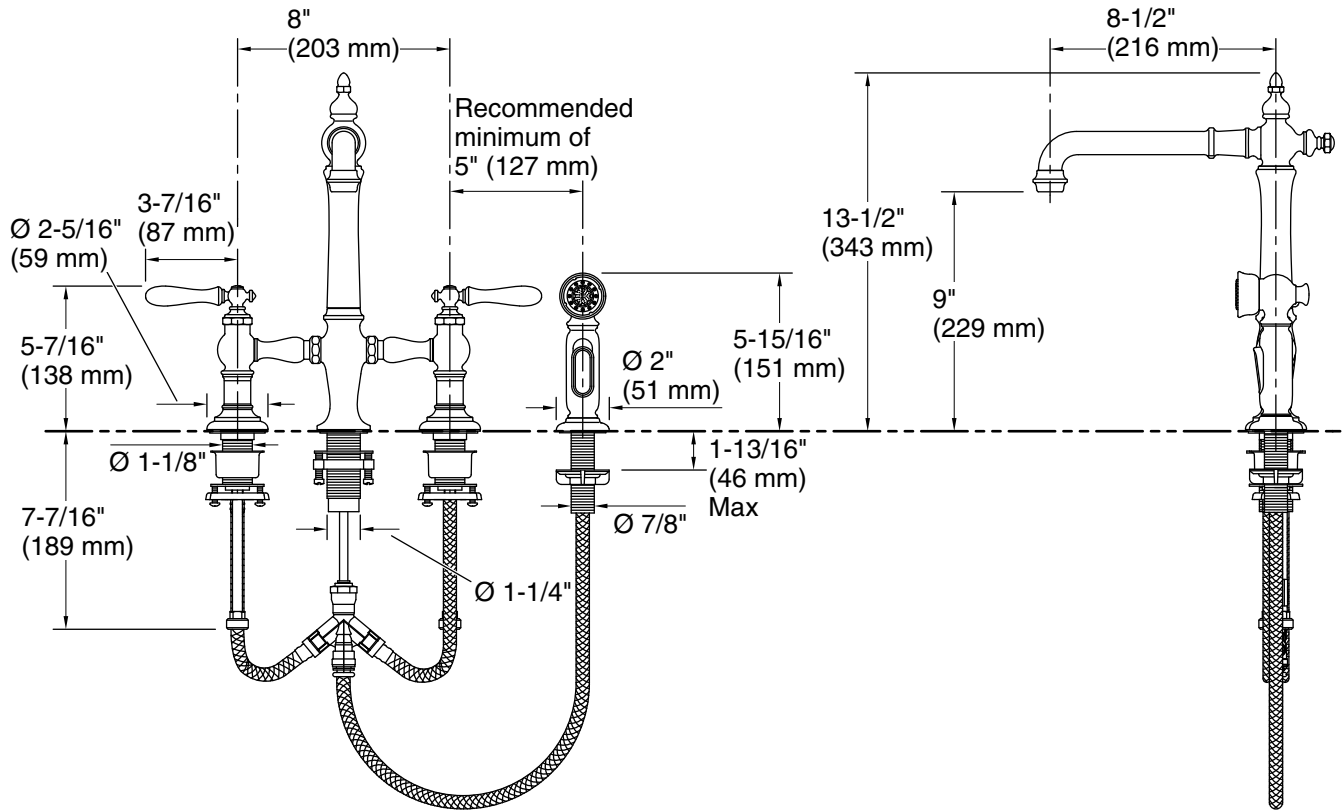

3-11-2026 20:54 - US/CA

THE BOLD LOOK
OF **KOHLER®**

KOHLER® Faucets

Three-hole bridge kitchen sink faucet with side sprayer

Artifacts®

K-76519-4

Technical Information

All product dimensions are nominal.

Faucet flow rate: 1.5 gal/min (5.7 l/min)

Spout:

Spout reach: 8-1/2" (216 mm)

Notes

Install this product according to the installation guide.

Drill the hole for the sidespray a minimum of 5" (127 mm) from the center of the lever handle.