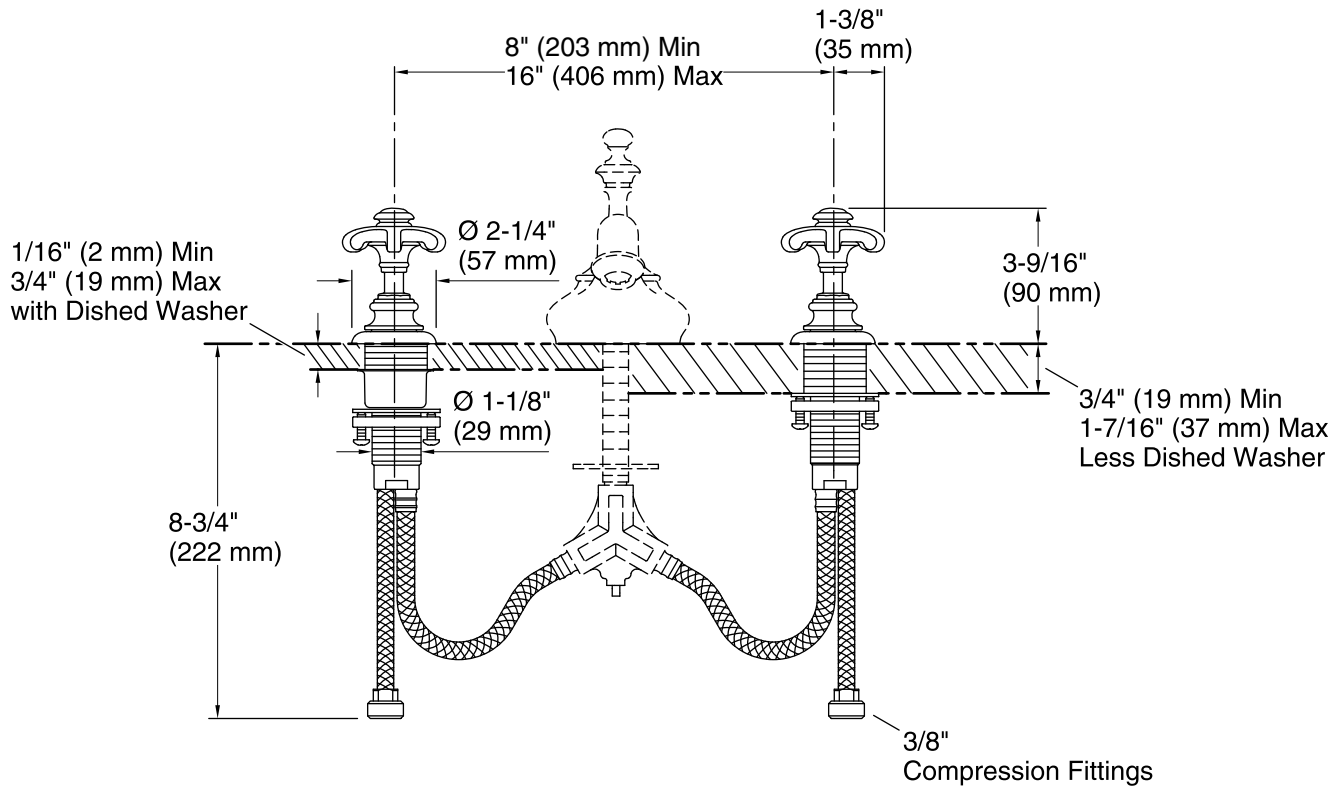

Features

- Metal construction.
- Brass valve bodies.
- Quarter-turn washerless ceramic disc valves.
- Handles are ADA compliant.
- For 8" (203 mm) or 16" (406 mm) centers.

Required Products/Accessories

- K-72758 Widespread Bathroom Sink Spout
or
K-72759 Widespread Bathroom Sink Spout
or
K-72760 Widespread Bathroom Sink Spout

Technical Information

All product dimensions are nominal.

Notes

Install this product according to the installation guide.

ADA compliant when installed to the specific requirements of these regulations.