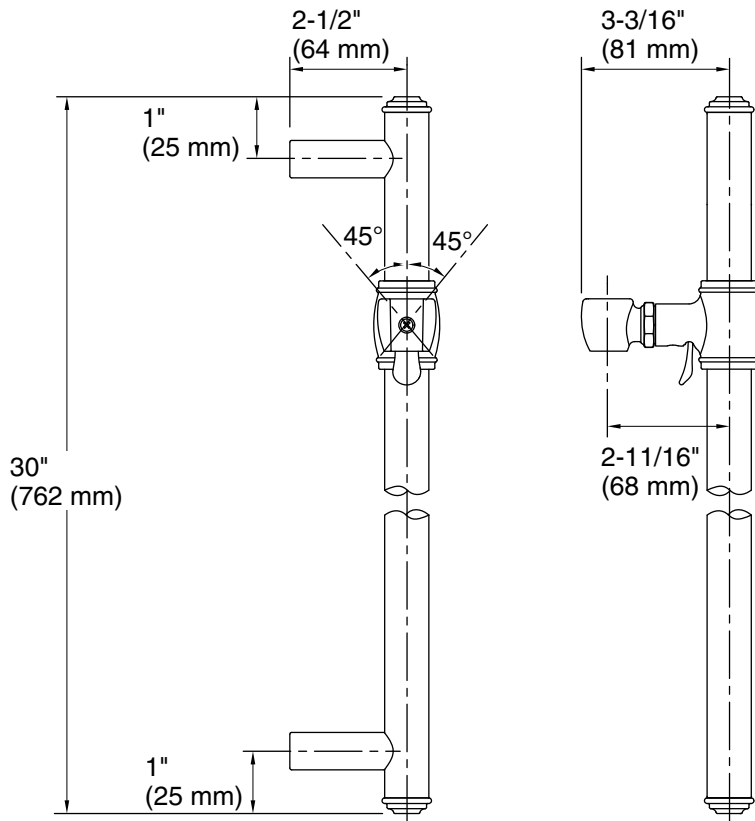

Features

- Artifacts® 30" shower slidebar

Material

- Durable metal construction
- KOHLER finishes resist corrosion and tarnishing

Recommended Products/Accessories

K-72799 Shower Slidebar Trim Kit

ADA

CSA B651

Technical Information

All product dimensions are nominal.

Spout:

Notes

Install this product according to the installation instructions.

ADA, OBC, CSA B651 compliant when installed to the specific requirements of these regulations.