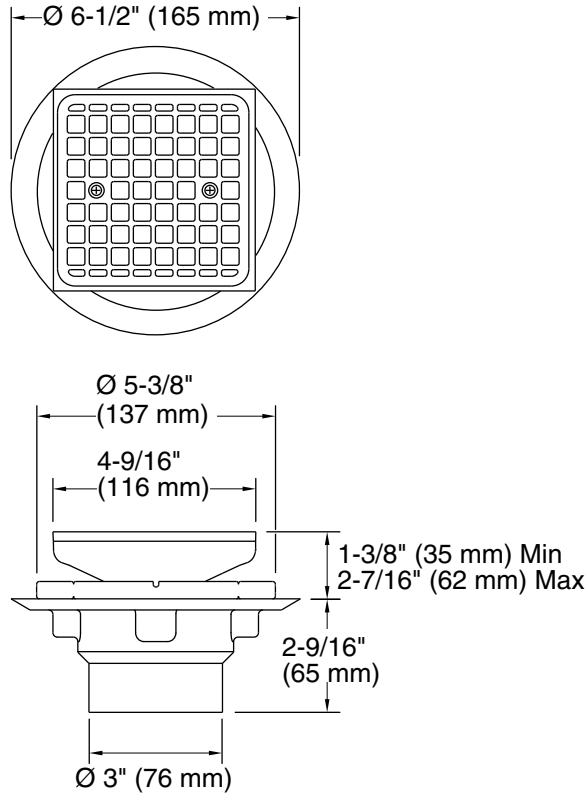

Features

- Removable grid plate
- Reversible collar accommodates a variety of tile thicknesses
- 2" and 3" PVC connection

Material

- Brass and PVC construction
- KOHLER finishes resist corrosion and tarnishing

Installation

- Through-the-floor tile-in installation

Recommended Products/Accessories

K-23726 Drain treatment

Codes/Standards

ASME A112.18.2/CSA B125.2

KOHLER® One-Year Limited Warranty

See website for detailed warranty information.

Technical Information

All product dimensions are nominal.

Material: Brass/Plastic

Notes

Install this product according to the installation instructions.