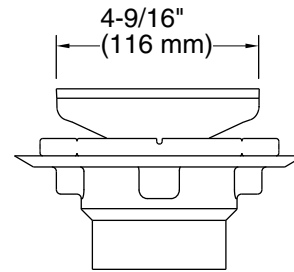

Features

- Removable grid plate
- Reversible collar accommodates a variety of tile thicknesses
- 2" and 3" PVC connection

Material

- Brass and PVC construction
- KOHLER finishes resist corrosion and tarnishing

Technical Information

All product dimensions are nominal.

Material: Brass/Plastic

Notes

Install this product according to the installation instructions.