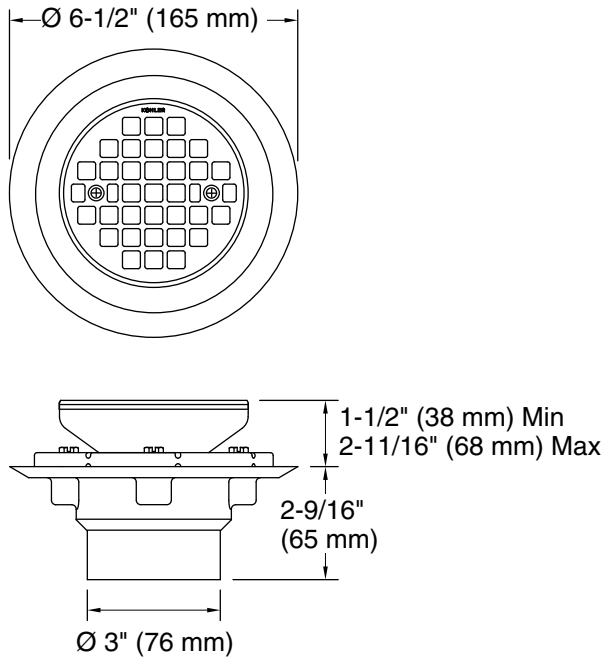

### Features

- Removable grid plate
- Reversible collar accommodates a variety of tile thicknesses
- 2" and 3" PVC connection

### Technical Information

All product dimensions are nominal.

Material: Brass/Plastic