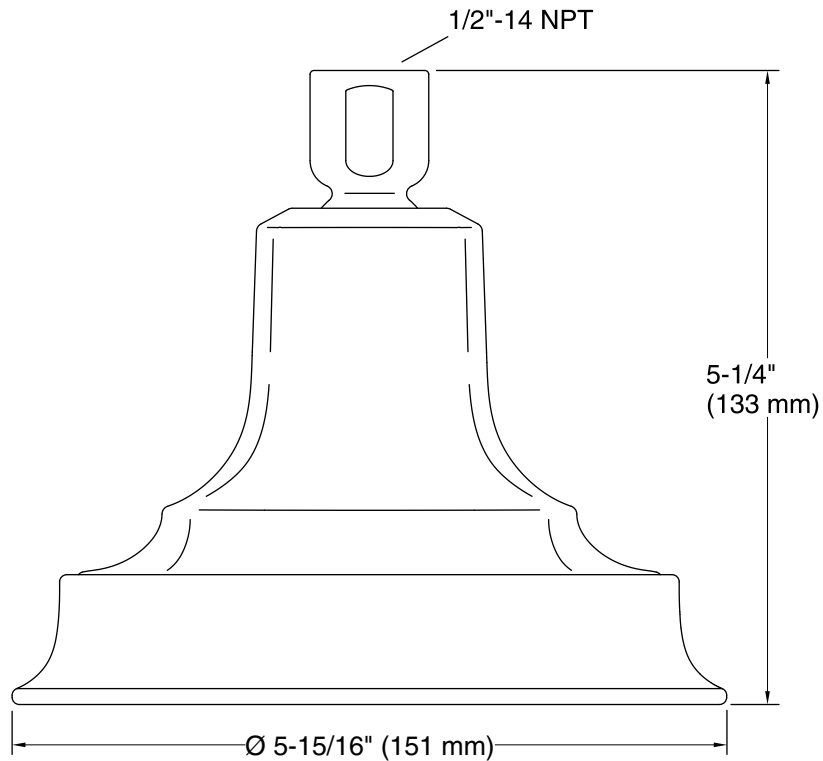

Installation

- 1/2" - 14 NPT connection.

Recommended Products/Accessories

- K-16280 Shower Arm and Flange
- K-16281 Shower Arm and Flange

Codes/Standards

ASME A112.18.1/CSA B125.1
DOE - Energy Policy Act 1992

Technical Information

All product dimensions are nominal.

Showerhead/Body Spray:

Rated maximum flow: 2.5 gal/min (9.5 l/min)

Notes

Install this product according to the installation guide.