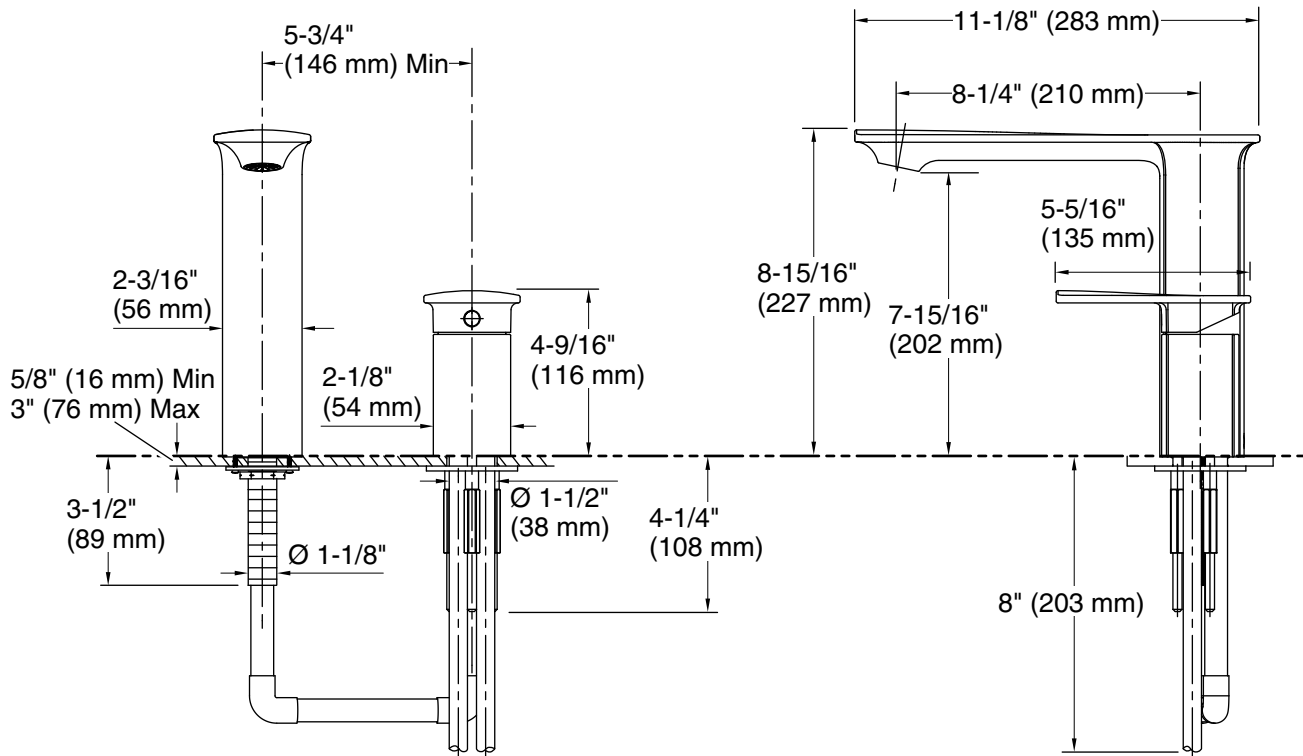

### Features

- 9" (229 mm) nondiverter spout.
- Single-control ceramic remote valve.
- Coordinates with other products in the Stance collection.
- Remote valve: 2-1/8" (54 mm) x 4-9/16" (116 mm)
- Spout: 11-1/8" (283 mm) x 2-3/16" (56 mm) x 8-15/16" (227 mm)

## Technical Information

All product dimensions are nominal.