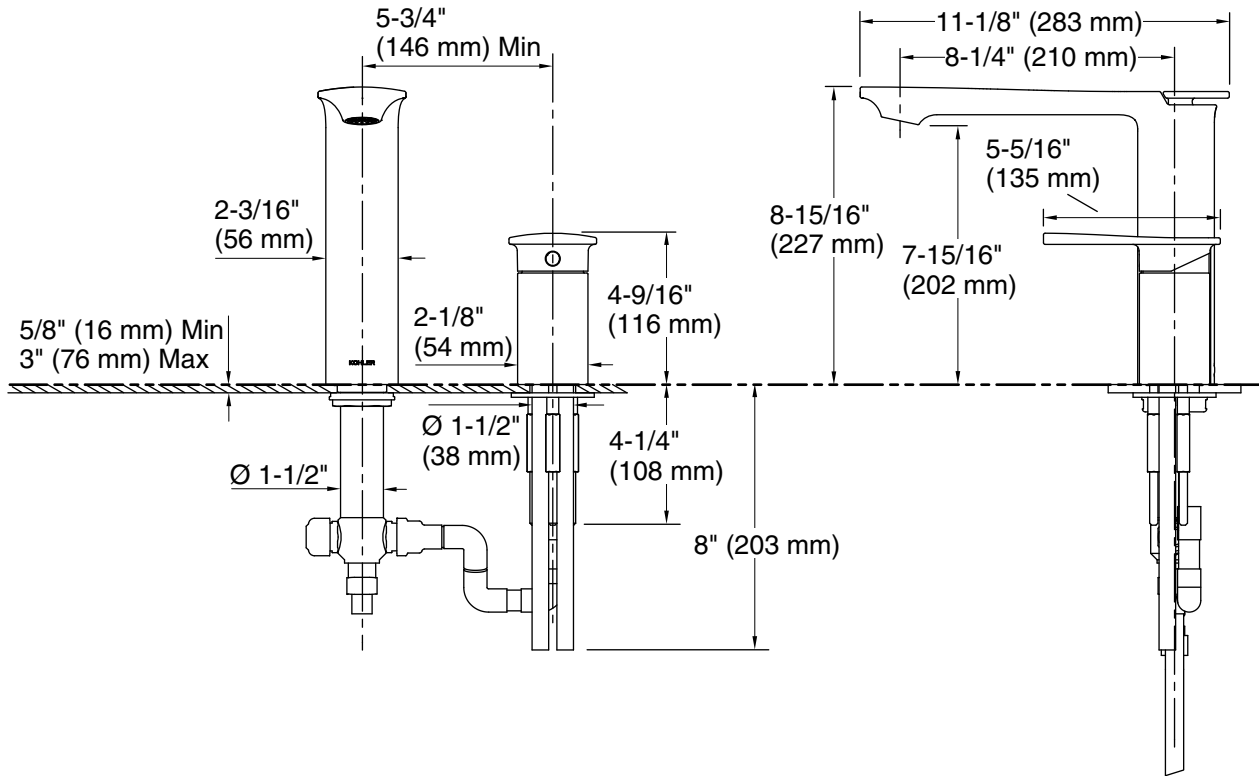

Features

- 8-1/4" (210 mm) spout reach.
- Coordinates with Stance faucets, accessories, and showering components to complete your bathroom.

Material

- Premium metal construction for durability and reliability.
- KOHLER finishes resist corrosion and tarnishing.

Installation

- Bath- or deck-mount.

Recommended Products/Accessories

- K-14788 Multifunction Handshower, 2.5 gpm
- K-14789 deck- or bath-mount handshower holder with hose
- K-23723 Faucet cleaner

Codes/Standards

Technical Information

All product dimensions are nominal.

Drain included: No

Notes

Install this product according to the installation guide.