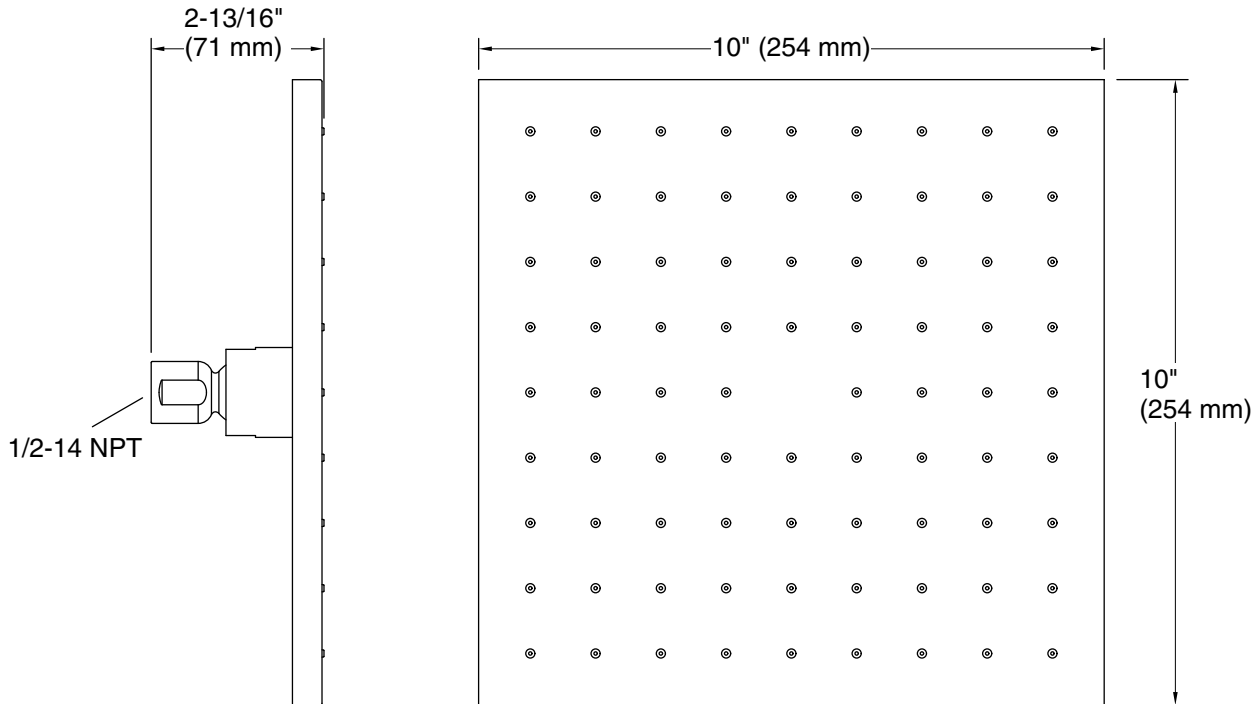

Technical Information

All product dimensions are nominal.

Spout:

Shower/Rainhead rated max flow: 2.5 gal/min (9.5 l/min)

Notes

Install this product according to the installation instructions.