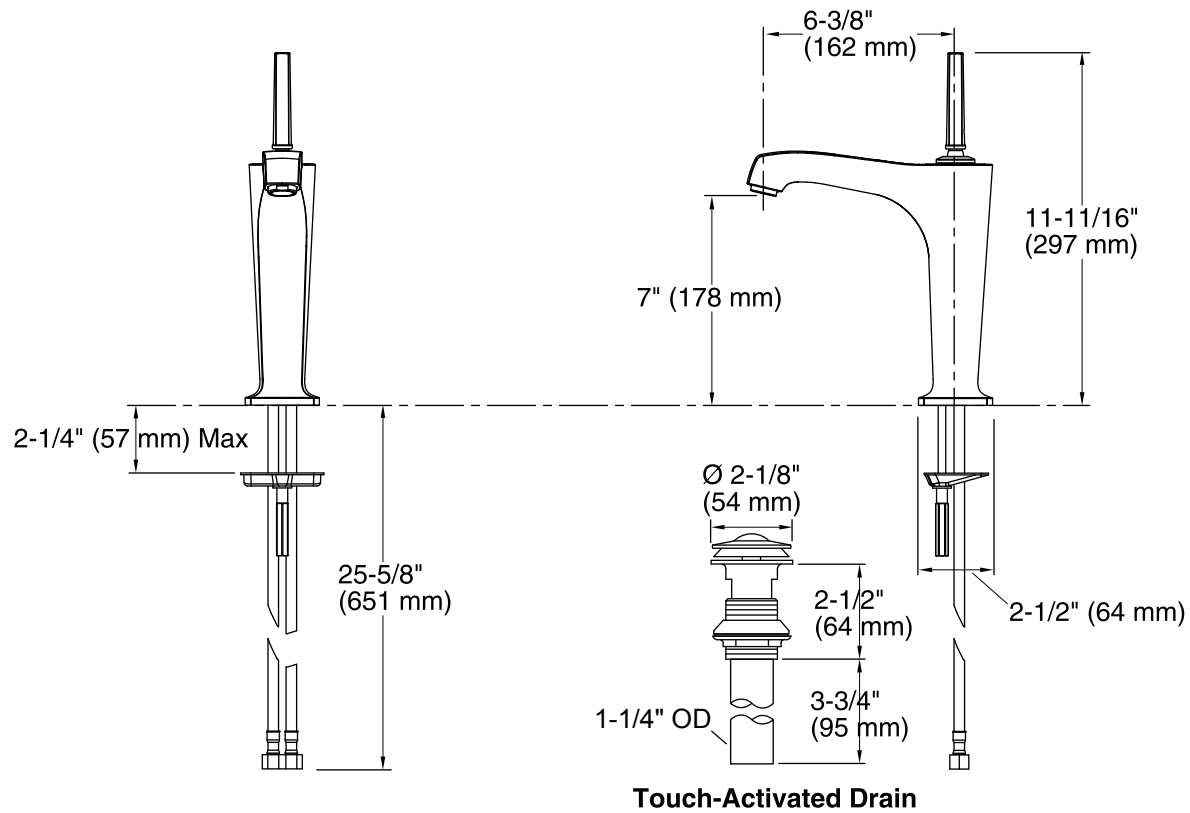

### Features

- Brass construction.
- One-piece, self-contained ceramic disc joystick valve actuation allows both volume and temperature control.
- Single-hole mounting.
- Single-handle.
- ADA compliant lever handle.
- Flexible connections for easy installation.
- 6-3/8" (162 mm) spout reach.
- Stationary spout.
- Touch-activated drain with tailpiece and overflow.
- Lower flow aerator options are available (refer to the Kohler Price Book).
- 2.2 gal/min (8.3 l/min) maximum flow rate.

### Technical Information

All product dimensions are nominal.

Spout reach: 5-3/8" (137 mm)

Drain included: YES

Drain with overflow: YES

Drain tailpiece included: YES

### Faucet:

Flow rate: 2.2 gal/min (8.3 l/min)