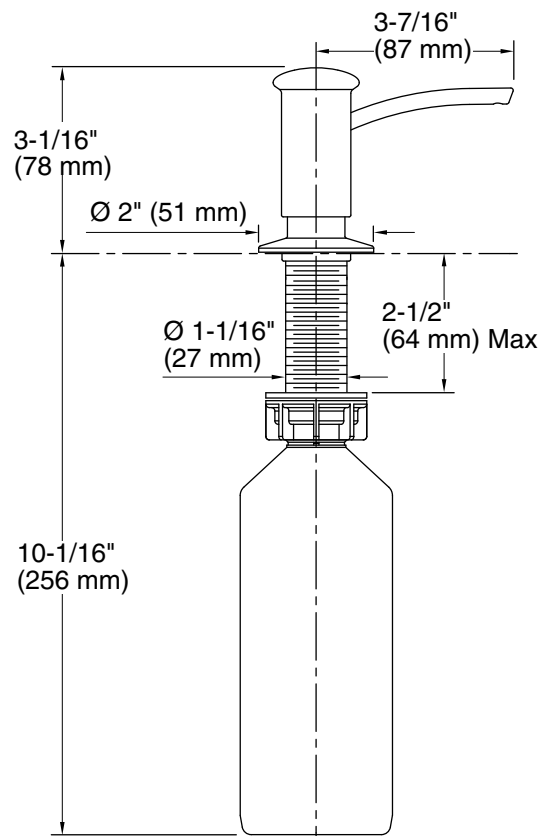

Features

- Holds up to 16 ounces of soap or lotion; refillable from top
- May be installed in predrilled sink holes or surfaces up to 2" thick
- Clamshell packed
- Coordinates with contemporary-style faucets

Technical Information

All product dimensions are nominal.

Material: Brass

Notes

Install this product according to the installation instructions.