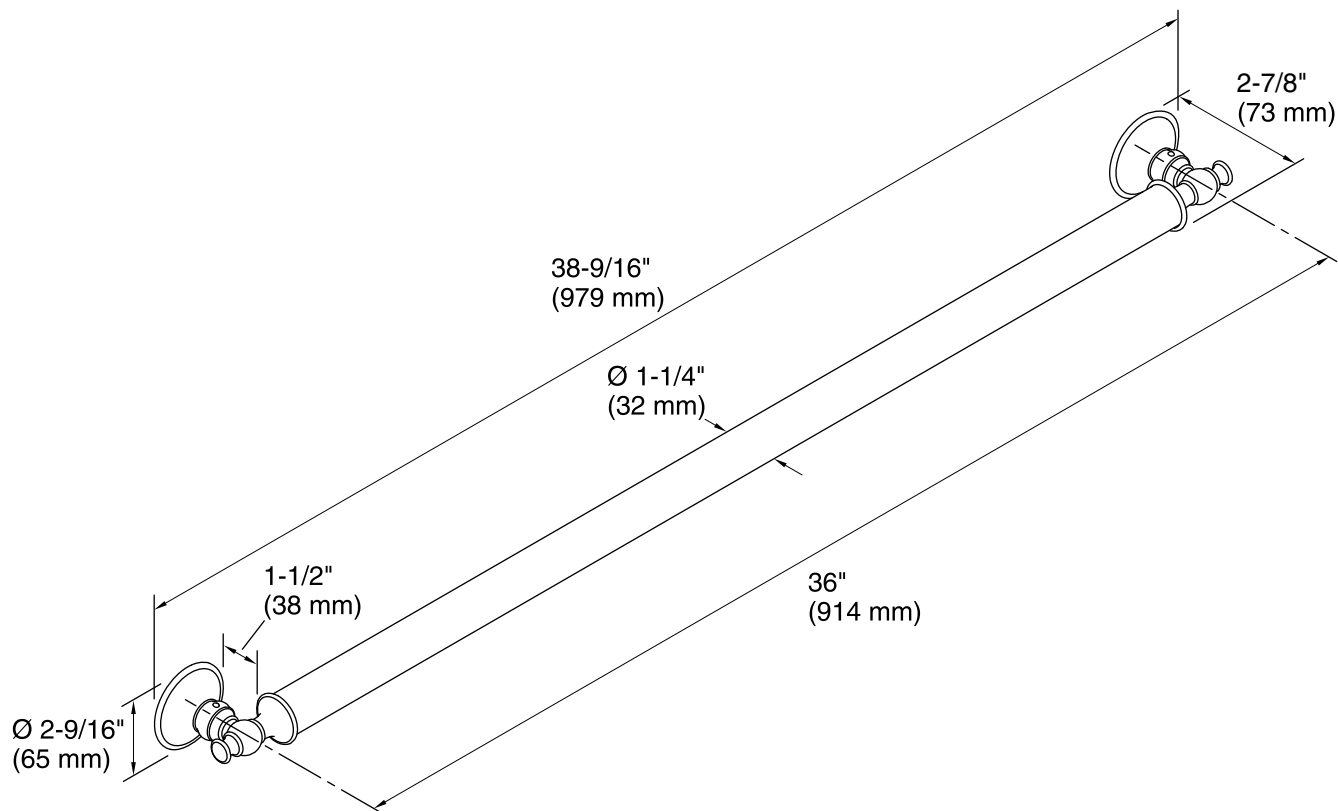

Technical Information

All product dimensions are nominal.

Notes

Measure your actual product for roughing-in details.

WARNING: Risk of personal injury. The wall plates on the grab bar must be mounted to a brace between the wall studs. This will ensure that the weight of the user is adequately supported.