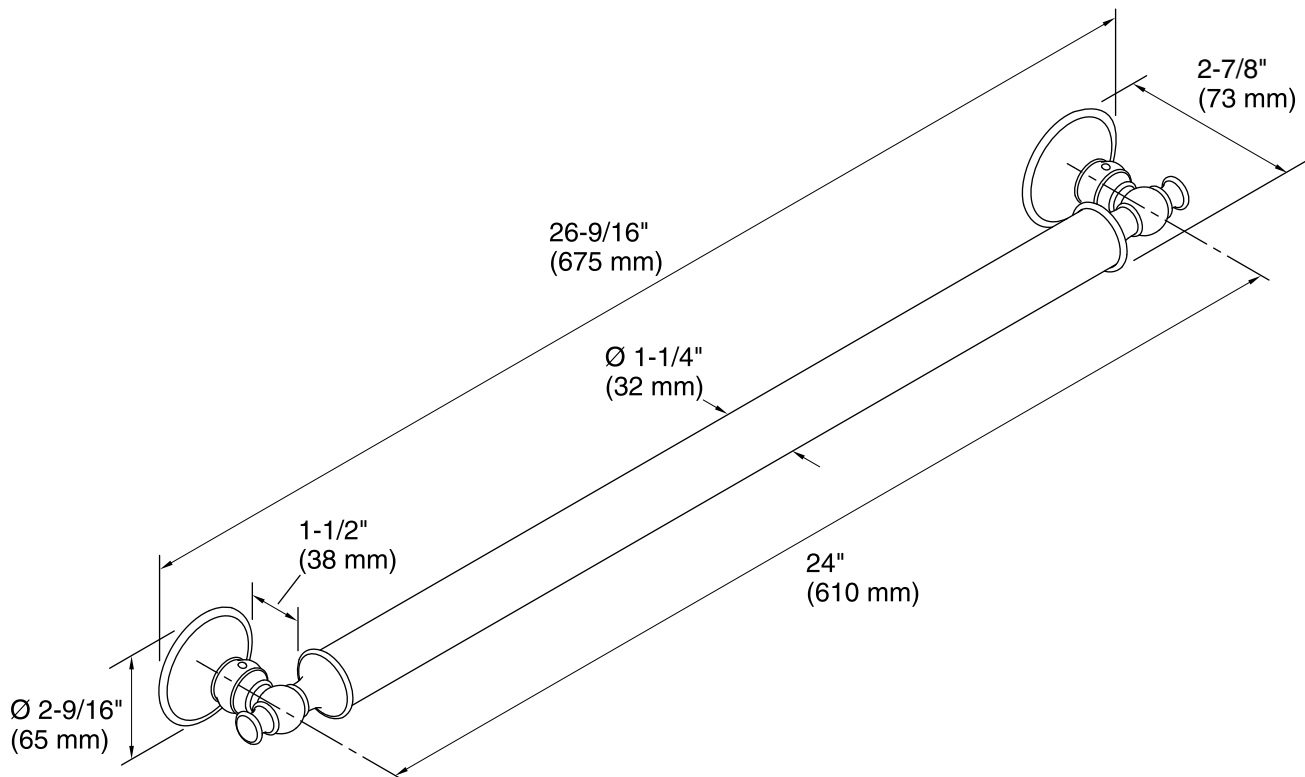

Technical Information

All product dimensions are nominal.

Notes

Measure your actual product for roughing-in details.

WARNING: Risk of personal injury. The wall plates on the grab bar must be mounted to a brace between the wall studs. This will ensure that the weight of the user is adequately supported.