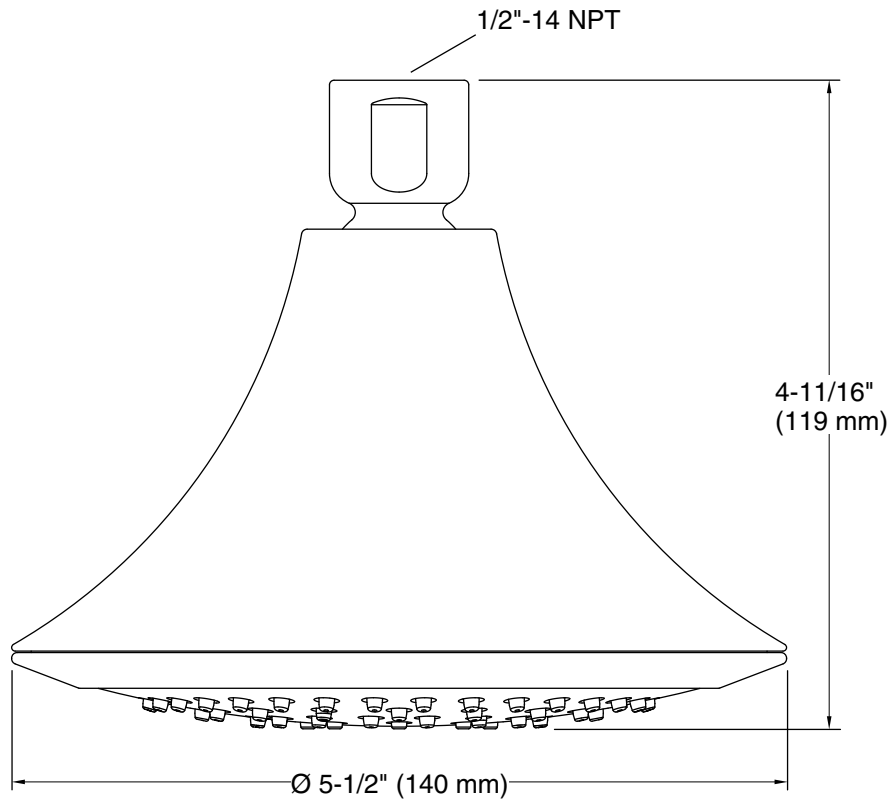

### Color Code Description

	BN	Vibrant® Brushed Nickel
---	----	-------------------------

**Technical Information**

All product dimensions are nominal.

**Spout:**

Shower/Rainhead rated max flow: 2.5 gal/min (9.5 l/min)