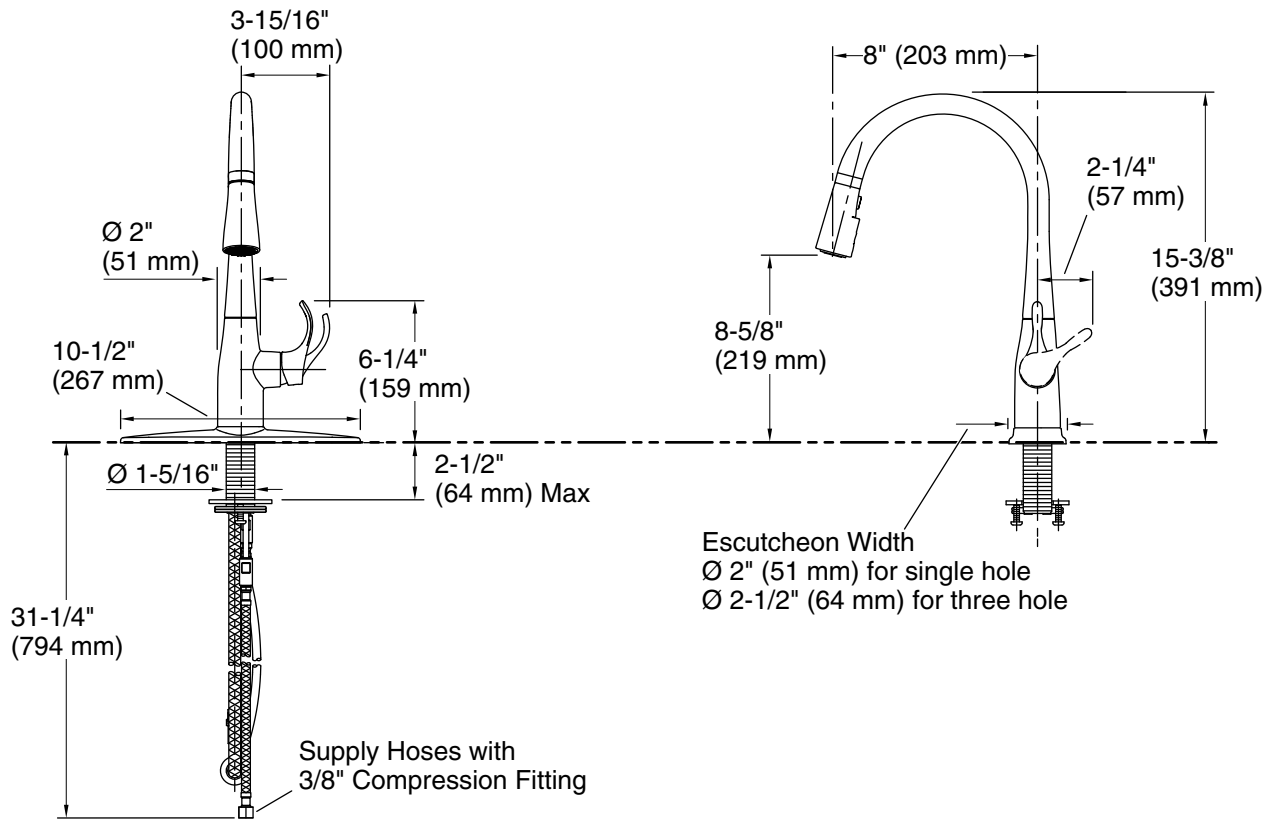

Installation

- For single-hole or three-hole installation (escutcheon plate included)
- Flexible supply lines and installation ring simplify installation
- Single-hole or three-hole installation (includes escutcheon plate)

For the most current Specification Sheet, go to www.kohler.com USA or www.kohler.ca Canada

2-25-2026 20:55 - US/CA

THE BOLD LOOK
OF **KOHLER®**

Technical Information

All product dimensions are nominal.

Faucet flow rate: 1.5 gal/min (5.7 l/min)

Spout:

Spout reach: 8" (203 mm)

Notes

Install this product according to the installation guide.

ADA compliant for faucet handles only.

ADA compliant for faucet handles only

ADA, CSA B651 compliant when installed to the specific requirements of these regulations.