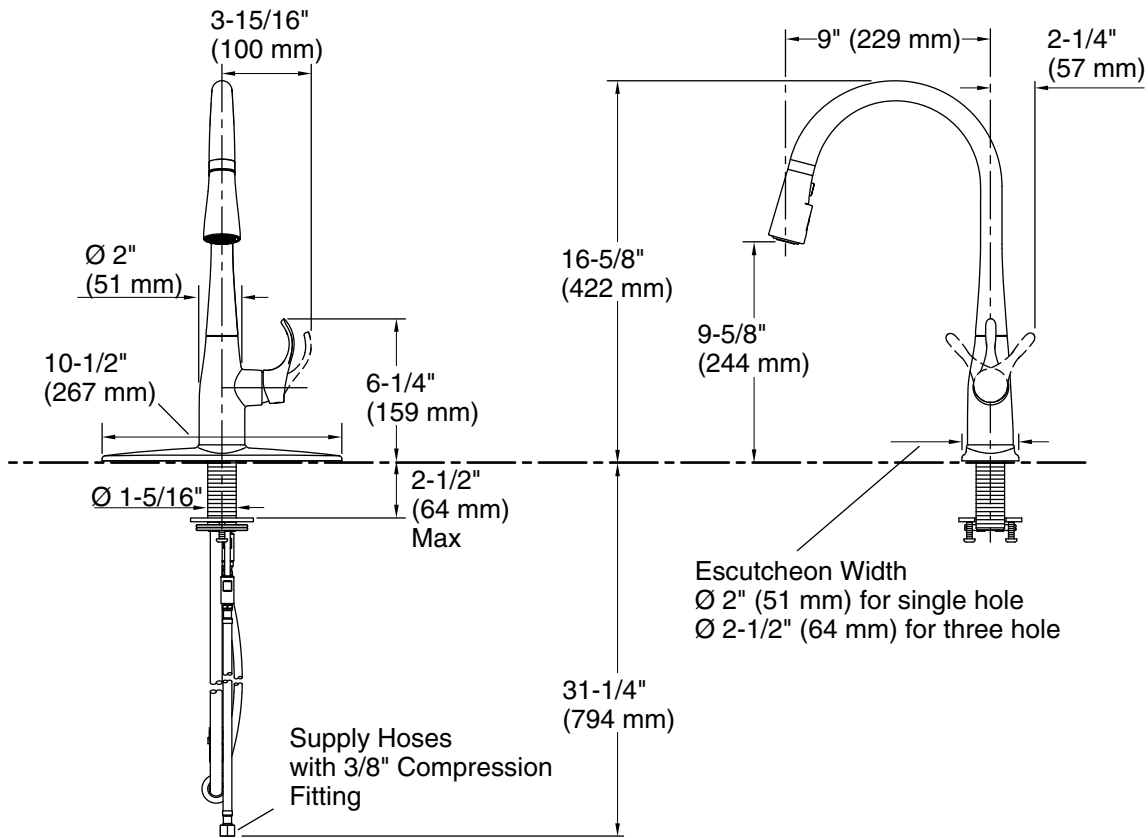

- 1012715 Kitchen Faucet Deep Rough-In Kit

ADA **CSA B651**

Codes/Standards

ASME A112.18.1/CSA B125.1
NSF/ANSI/CAN 61
NSF/ANSI/CAN 372
DOE - Energy Policy Act 1992
California Energy Commission (CEC)
ADA
ICC/ANSI A117.1
CSA B651
NOM Standards
NOM 012-CONAGUA

Technical Information

All product dimensions are nominal.

Faucet flow rate: 1.5 gal/min (5.7 l/min)

Spout:

Spout reach: 9" (229 mm)

Notes

Install this product according to the installation guide.

ADA compliant for faucet handles only.