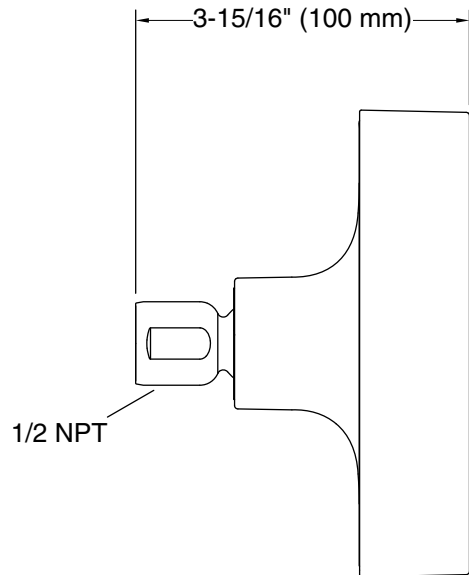

Technical Information

All product dimensions are nominal.

Spout:

Shower/Rainhead rated max flow: 2.5 gal/min (9.5 l/min)

Notes

For use with automatic compensating valves rated at 2.4 gal/min (9.1 l/min) or less.

Install this product according to the installation instructions.