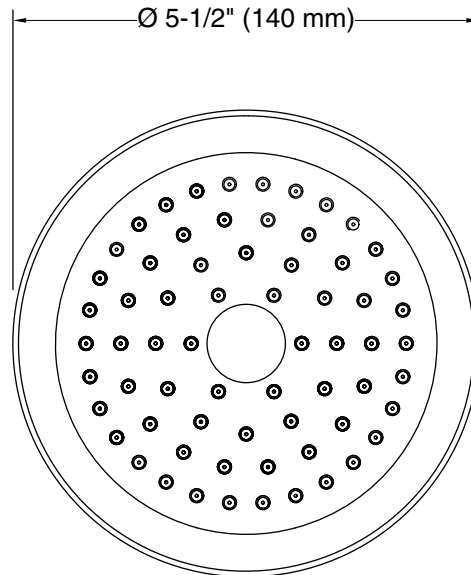

Technical Information

All product dimensions are nominal.

Spout:

Shower/Rainhead rated max flow: 2.5 gal/min (9.5 l/min)

Notes

For use with automatic compensating valves rated at 2.4 gal/min (9.1 l/min) or less.

Install this product according to the installation instructions.