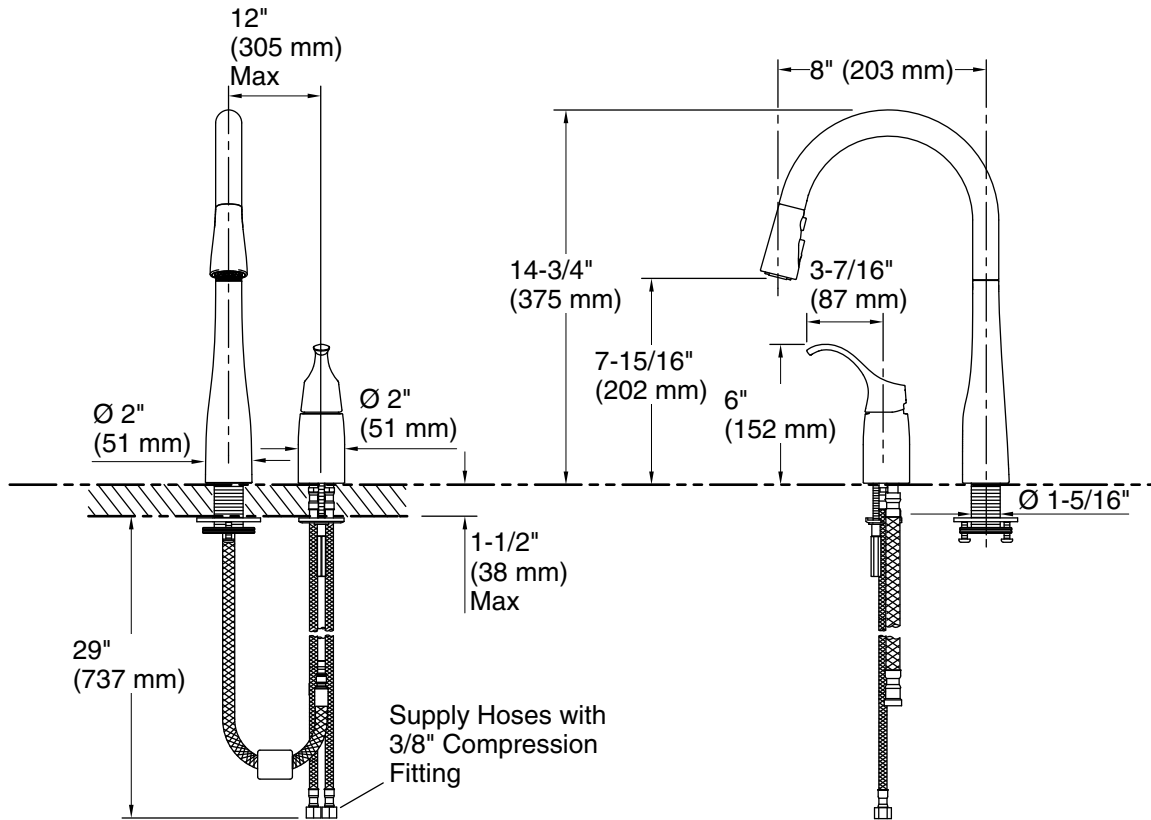

Technical Information

All product dimensions are nominal.

Faucet flow rate: 1.5 gal/min (5.7 l/min)

Spout:

Spout reach: 8" (203 mm)

Notes

Install this product according to the installation guide.

ADA compliant for faucet handles only.

ADA compliant for faucet handles only

ADA, CSA B651 compliant when installed to the specific requirements of these regulations.