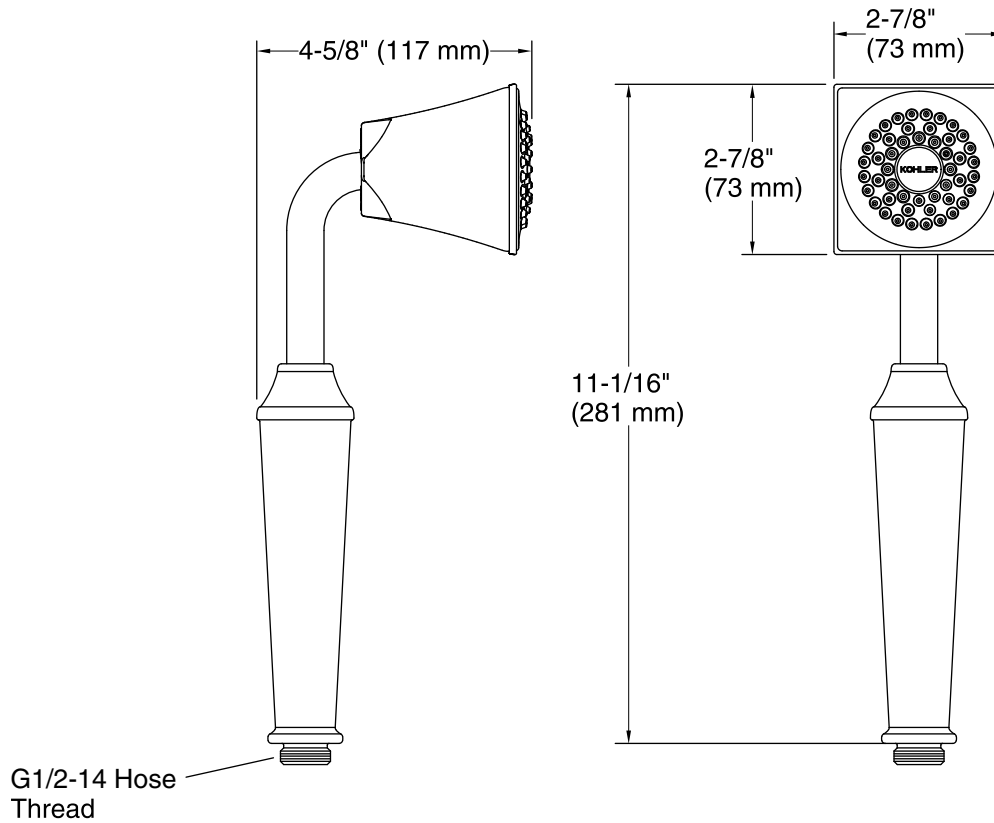

### Features

- Shower hose sold separately.
- MasterClean® sprayface is easy to clean.
- Single-function spray delivers full, consistent spray regardless of water pressure.
- Ergonomic sprayhead pivots to allow precise adjustment for a targeted hydromassage.
- 2.5 gpm (gallons per minute) flow rate.
- Bracket or slidebar required for wall-mount installation.
- Deck-mount holder required for deck-mount installation.
- Coordinates with Memoirs faucets and accessories.
- 2-7/8" (73 mm) x 4-5/8" (117 mm) x 11-1/16" (281 mm)

### Technical Information

All product dimensions are nominal.