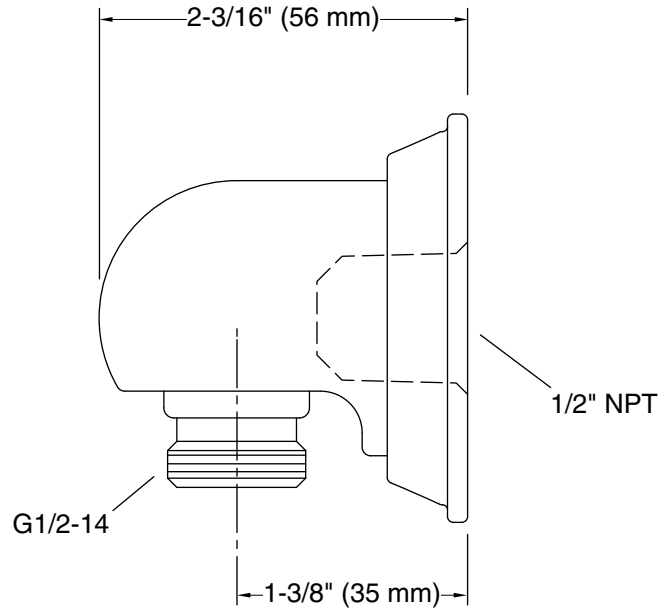

Features

- For use with a handshower and hose (sold separately).
- Coordinates with Memoirs faucets and accessories.

Material

- Brass.
- KOHLER finishes resist corrosion and tarnishing.

Installation

- Wall-mount.

Technical Information

All product dimensions are nominal.

Drain included: No

Notes

Install this product according to the installation instructions.