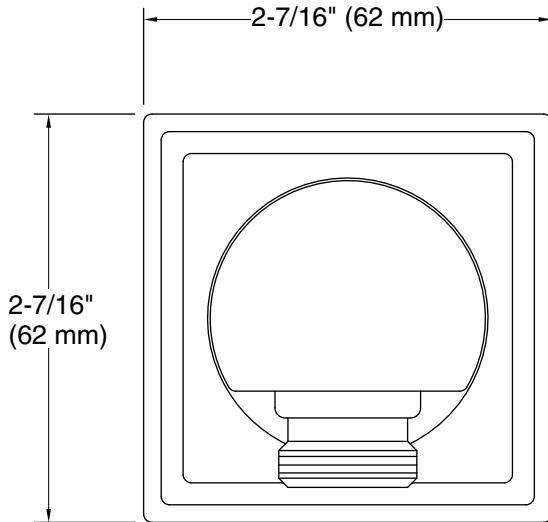

Features

- For use with a handshower and hose (sold separately).
- Coordinates with Memoirs faucets and accessories.

Material

- Brass.
- KOHLER finishes resist corrosion and tarnishing.

Installation

- Wall-mount.

Technical Information

All product dimensions are nominal.

Drain included: No

Notes

Install this product according to the installation instructions.