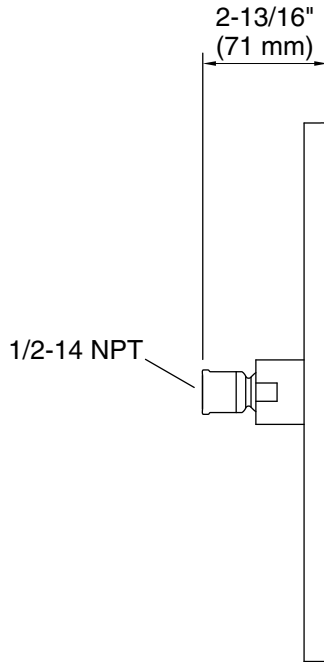

Technical Information

All product dimensions are nominal.

Spout:

Shower/Rainhead rated max flow: 2.5 gal/min (9.5 l/min)

Notes

Install this product according to the installation instructions.