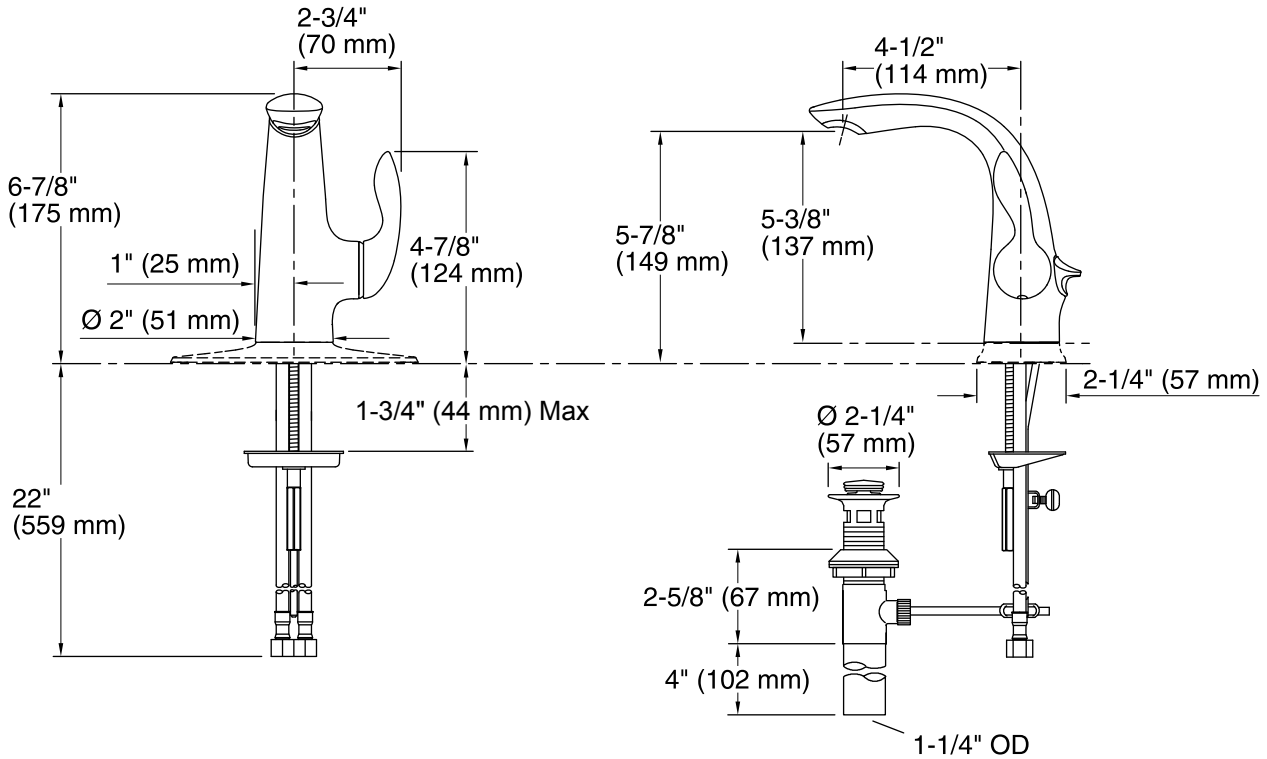

Color	Code	Description
	CP	Polished Chrome
	BN	Vibrant® Brushed Nickel

Pop-Up Drain

Technical Information

All product dimensions are nominal.

Valve body:	Machined Brass
Spout reach:	4-1/2" (114 mm)
Drain included:	YES
Drain with overflow:	YES
Drain tailpiece included:	YES

Faucet:

Flow rate:	1.5 gal/min (5.7 l/min)
Pressure:	60 psi (4.1 bar)

Notes

Install this product according to the installation guide.

If possible, install the faucet and drain to the bathroom sink before installing the sink.