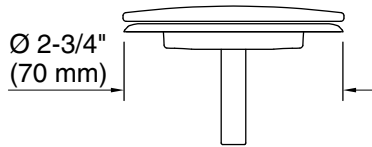

Material

- Durable metal construction
- KOHLER finishes resist corrosion and tarnishing

Required Products/Accessories

K-37383 Rough-in cable bath drain, PVC, 30" cable with tubing

K-78438 30" cable bath drain

Technical Information

All product dimensions are nominal.

Material: Metal

Notes

Install this product according to the installation instructions.