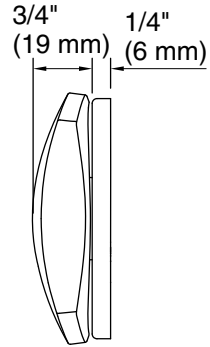

Material

- Durable metal construction
- KOHLER finishes resist corrosion and tarnishing

Required Products/Accessories

K-37383 Rough-in cable bath drain, PVC, 30" cable with tubing

K-78438 30" cable bath drain

or

K-37385 rough-in cable drain, PVC, 45" cable

K-78439 45" cable bath drain

Codes/Standards

ASME A112.18.2/CSA B125.2

KOHLER® One-Year Limited Warranty

See website for detailed warranty information.

Available Colors/Finishes

Technical Information

All product dimensions are nominal.

Material: Metal

Notes

Install this product according to the installation instructions.