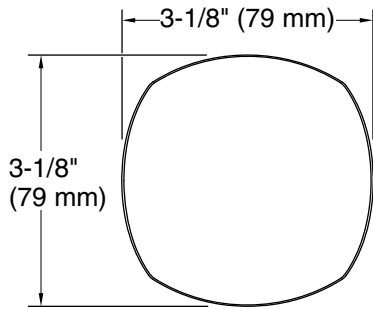

Technical Information

All product dimensions are nominal.

Material: Metal

Notes

Install this product according to the installation instructions.