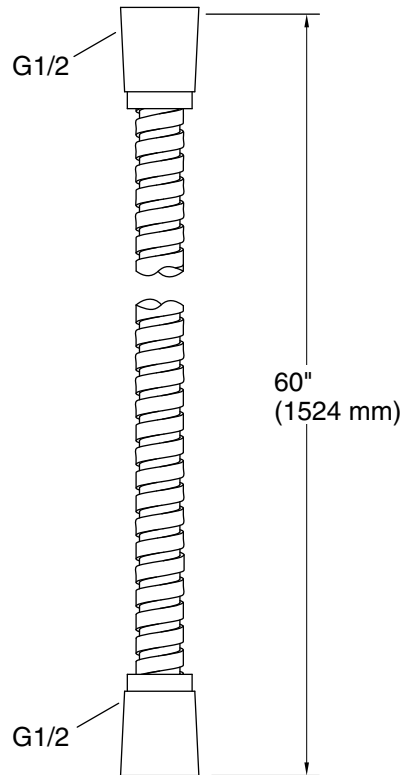

Technical Information

All product dimensions are nominal.

Spout:

Notes

Install this product according to the installation instructions.

ADA compliant when installed to the specific requirements of these regulations.