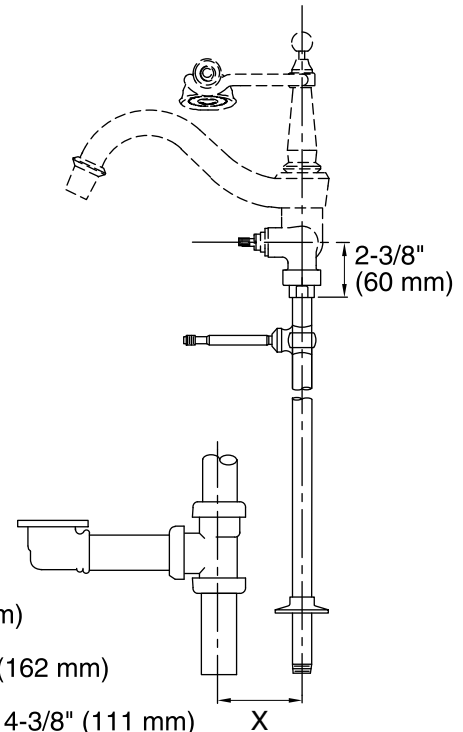

Features

- 26" (660 mm) high floor-mount.
- One pair includes escutcheons and cross connection.
- For use with K-700 Vintage® bath.

Material

- Brass construction.
- KOHLER finishes resist corrosion and tarnishing.

Bath drain to faucet = X
K-100, X = 5-7/8" (149 mm)

K-700, K-702, X = 6-3/8" (162 mm)

K-710, K-711, K-712, X = 4-3/8" (111 mm)

Technical Information

All product dimensions are nominal.

Notes

Install this product according to the installation guide.