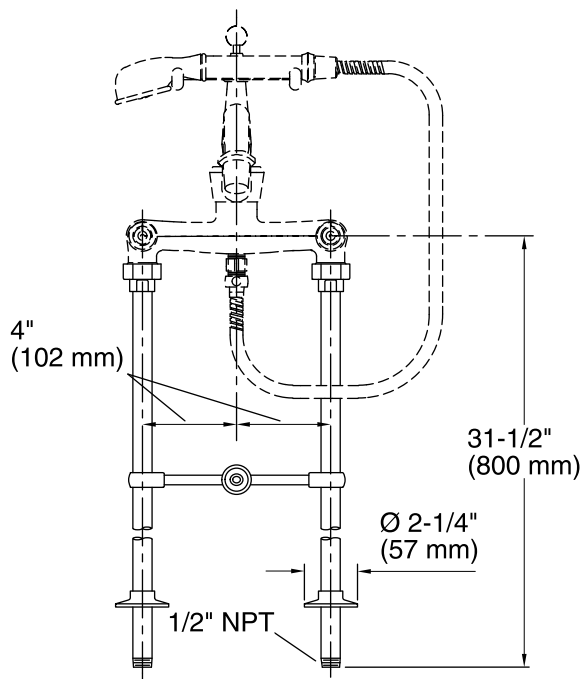

Features

- 26" (660 mm) high floor-mount.
- One pair includes escutcheons and cross connection.
- For use with K-700 Vintage® bath.

Material

- Brass construction.
- KOHLER finishes resist corrosion and tarnishing.

Bath drain to faucet = X
K-100, X = 5-7/8" (149 mm)

K-700, K-702, X = 6-3/8" (162 mm)

K-710, K-711, K-712, X = 4-3/8" (111 mm)

Technical Information

All product dimensions are nominal.

Notes

Install this product according to the installation guide.