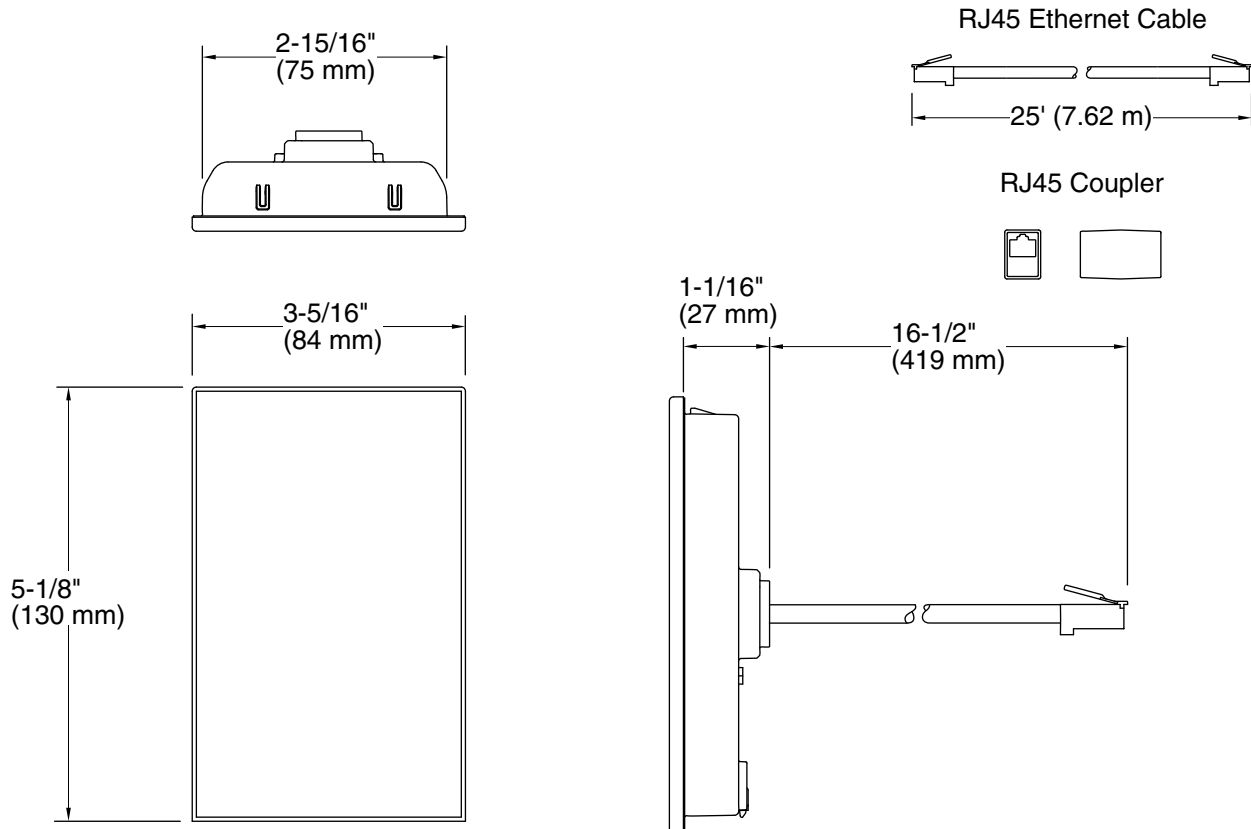

See website for detailed warranty information.

Technical Information

All product dimensions are nominal.

Drain included: No

Max. Ambient temp: 125°F (51.7°C)

Notes

Install this product according to the installation instructions.