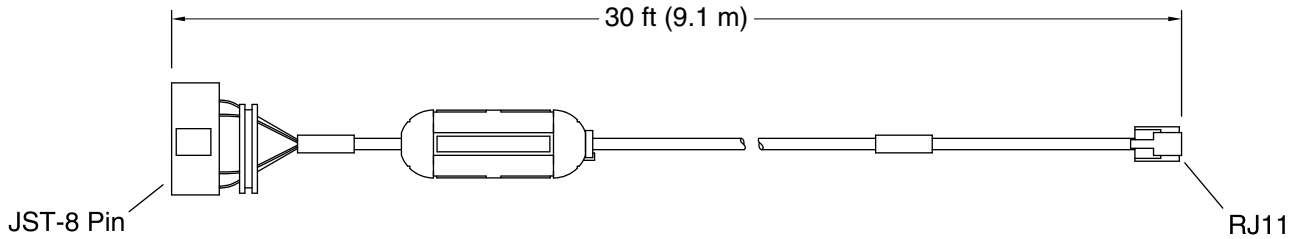

Features

- 30 ft (9.1m) cable length.
- Cable length can be extended by using a standard CAT.5 ethernet cable and coupler.

Required Accessories

K-682-K Six-Port Thermostatic Valve
K-99693-P Digital Interface
K-99694 Interface Mounting Bracket
K-99695 System Controller Module

or

K-682-K Six-Port Thermostatic Valve
K-99693-P Digital Interface
K-99694 Interface Mounting Bracket
K-99695-E DTV+ Eco System Controller Module

Codes/Standards

None Applicable

KOHLER® Faucet Lifetime Limited Warranty

See website for detailed warranty information.

Technical Information

All product dimensions are nominal.

Notes

Install this product according to the installation guide.