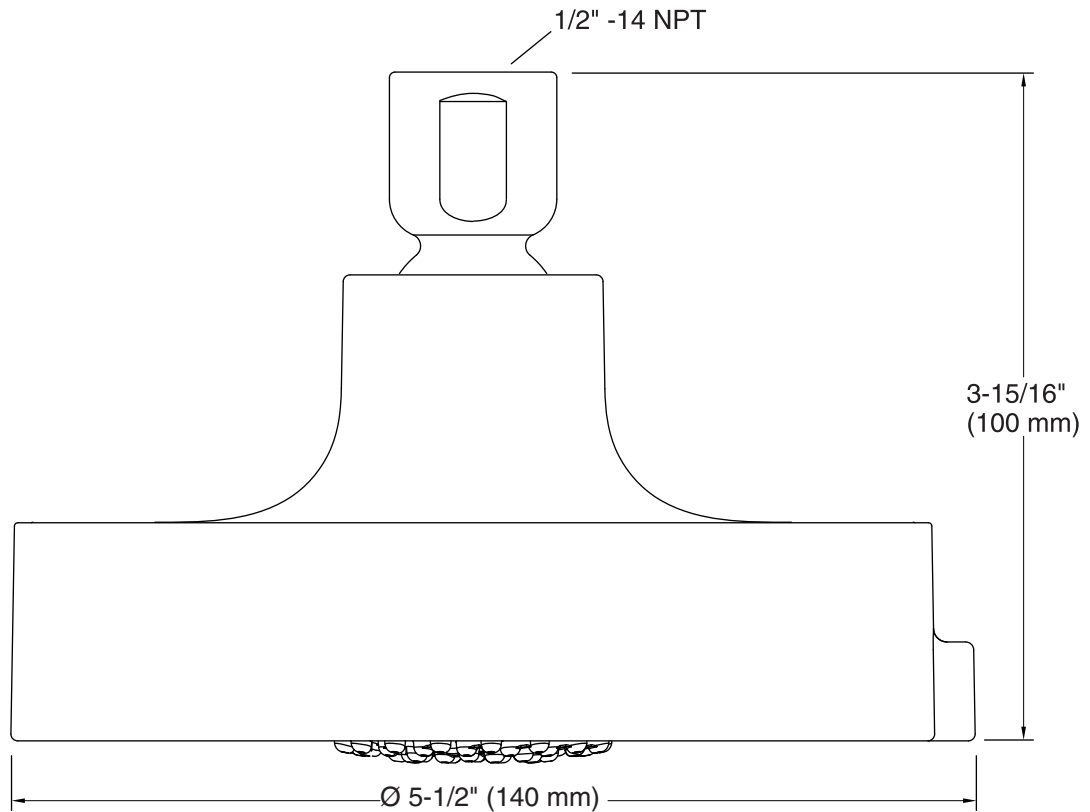

Technical Information

All product dimensions are nominal.

Showerhead/Body Spray:

Rated maximum flow: 1.75 gal/min (6.6 l/min)

Notes

Install this product according to the installation guide.