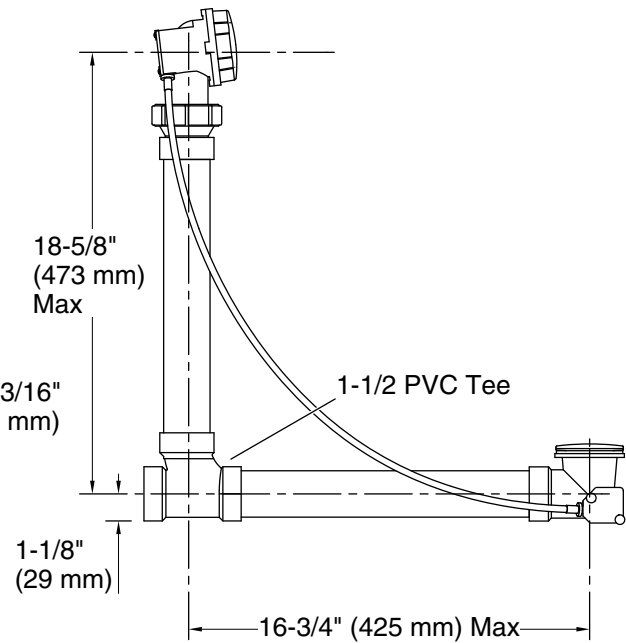

Features

- For baths 14" – 21" (356 – 533 mm) deep from center of bath overflow outlet to center of bath drain outlet
- External 27" (686 mm) length cable
- No internal linkages, reducing the potential for clogging

Material

- Metal construction control handle and stopper
- Schedule 40 PVC

Installation

- Adjustable rotating connection for easy installation

Recommended Products/Accessories

K-23726 Drain treatment

Codes/Standards

Through-the-Floor

Above-the-Floor

Technical Information

All product dimensions are nominal.

Material: Metal

Notes

Install this product according to the installation guide.

The combined length of the vertical (supplied) and horizontal (supplied) tubing after being cut for the bath installation must be equal to or less than 25" (635 mm).