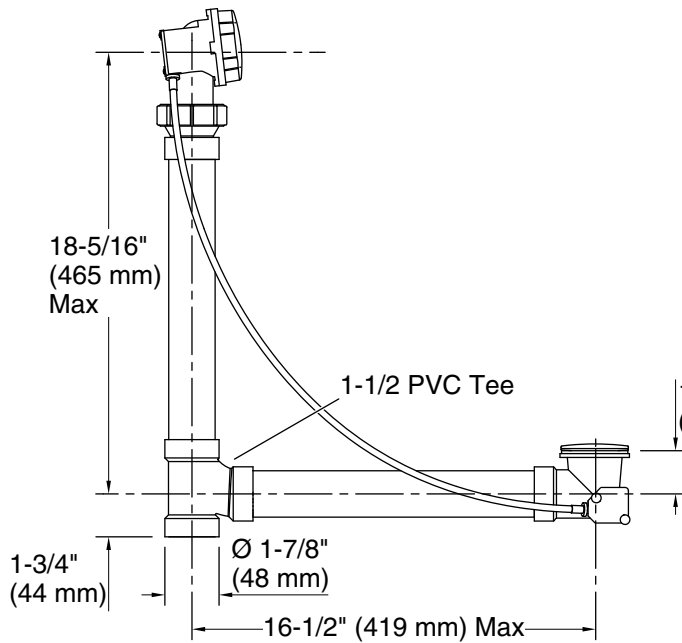

Features

- For baths 14" – 21" (356 – 533 mm) deep from center of bath overflow outlet to center of bath drain outlet
- External 27" (686 mm) length cable
- No internal linkages, reducing the potential for clogging

Material

- Metal construction control handle and stopper
- Schedule 40 PVC

Installation

- Adjustable rotating connection for easy installation

Recommended Products/Accessories

K-23726 Drain treatment

Codes/Standards

Through-the-Floor

Above-the-Floor

Technical Information

All product dimensions are nominal.

Material: Metal

Notes

Install this product according to the installation guide.

The combined length of the vertical (supplied) and horizontal (supplied) tubing after being cut for the bath installation must be equal to or less than 25" (635 mm).