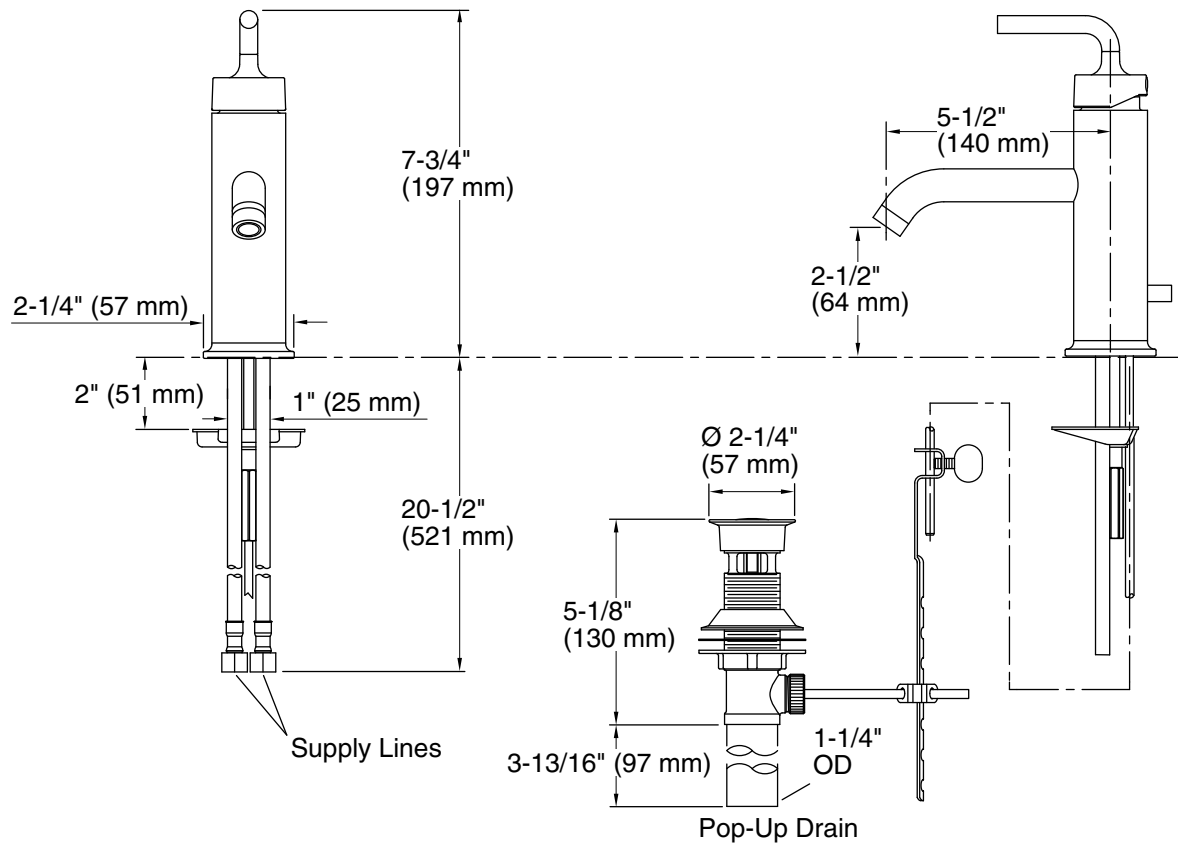

KOHLER® Faucets

Single-handle bathroom sink faucet with Straight Lever handle, 1.2 gpm
K-14402-4A

Purist®

Features

- Single Lever handle allows for both volume and temperature control
- 1.2 gpm (4.5 lpm) maximum flow rate at 60 psi (4.14 bar)
- Includes metal pop-up drain with 1-1/4" (32 mm) tailpiece
- KOHLER® ceramic disc valves exceed industry longevity standards for a lifetime of durable performance
- Temperature memory allows faucet to be turned on and off at the temperature set during prior usage
- Coordinates with Purist faucets, accessories, and showering components to complete your bathroom
- Low-flow aerator option available

3-6-2026 21:52 - US/CA

THE BOLD LOOK
 OF **KOHLER®**

KOHLER® Faucets

Single-handle bathroom sink faucet with Straight Lever handle, 1.2 gpm
Purist®
K-14402-4A

Technical Information

All product dimensions are nominal.

Faucet flow rate: 1.2 gal/min (4.5 l/min)

Drain included: Yes

Drain tailpiece included: Yes

Spout:

Spout reach: 5-1/2" (140 mm)

Notes

Install this product according to the installation guide.

ADA compliant for handles only.