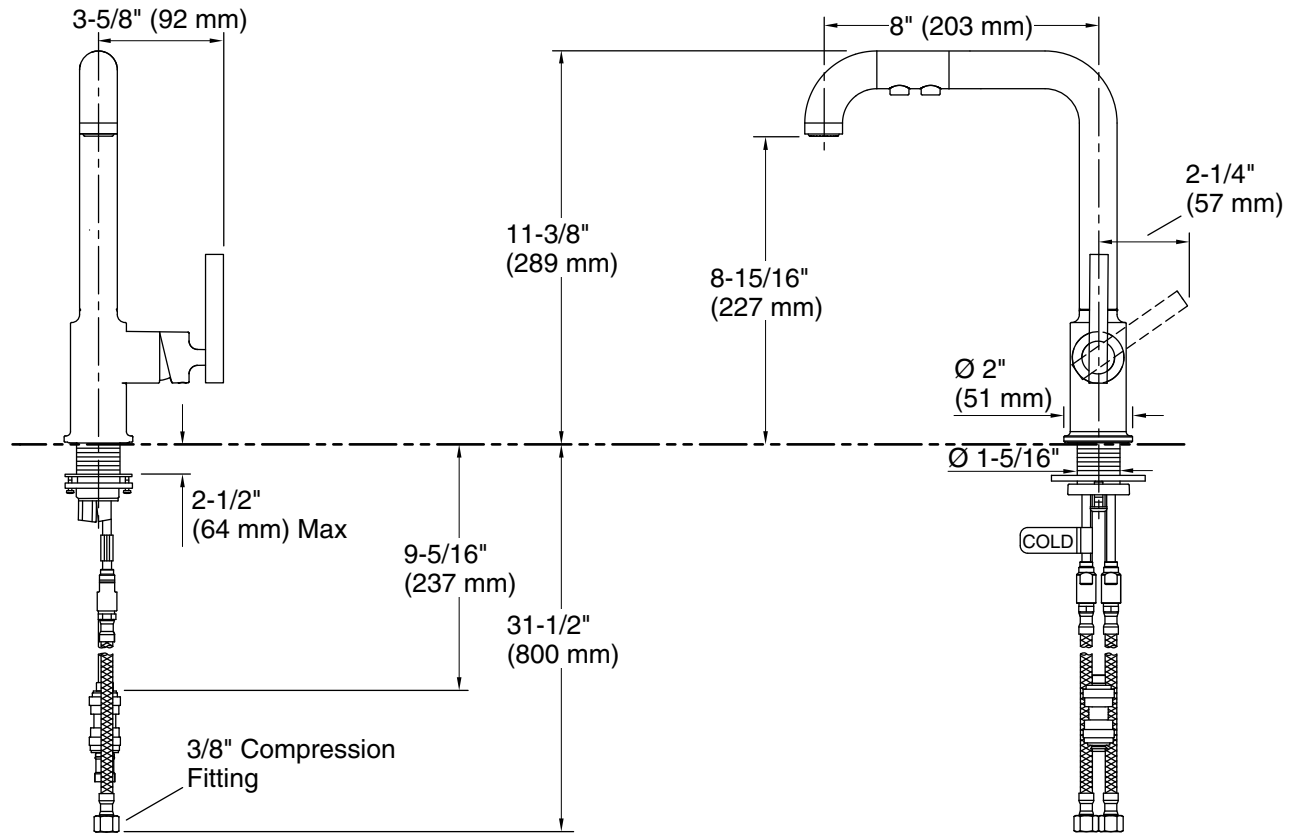

Technical Information

All product dimensions are nominal.

Faucet flow rate: 1.5 gal/min (5.7 l/min)

Spout:

Spout reach: 8" (203 mm)

Notes

Install this product according to the installation guide.

ADA compliant for faucet handles only.