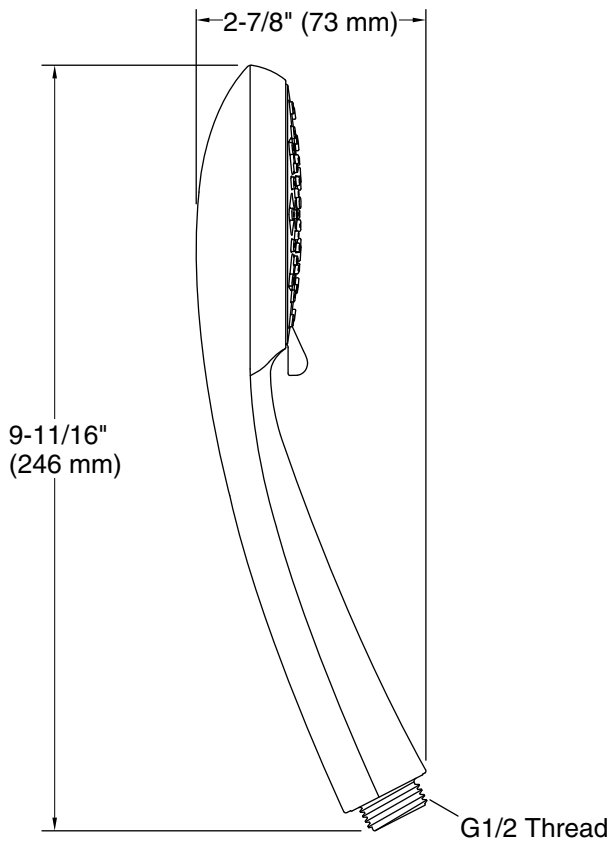

Features

- Handshower features transitional design, inspired by nature
- Advanced spray engine provides three alternate experiences: wide coverage, intense drenching, and targeted spray
- Wide coverage spray produces an encompassing spray for everyday use
- Intense drenching spray delivers a forceful spray ideal for rinsing shampoo from hair
- Targeted spray is a focused stream for targeting sore muscles or use as a utility spray
- Thumb tab allows for a smooth transition between sprays
- Spray nozzles cover full area of sprayhead
- Combination of balance, weight, grip, and angle makes this handshower comfortable and easy to use
- MasterClean™ sprayface features an easy-to-clean surface that withstands mineral buildup and maximizes spray performance
- 1.75 gpm (6.6 lpm) flow rate.
- Requires K-8593, K-9514, K-45981, or K-45982 shower hose (sold separately)
- This product can help a building earn Water Efficiency points in LEED® Green Building Rating System

Available Colors/Finishes

Color tiles intended for reference only.

Color Code Description

	CP	Polished Chrome
---	----	-----------------

Technical Information

All product dimensions are nominal.

Spout:

Handshower rated max flow: 1.75 gal/min (6.6 l/min)