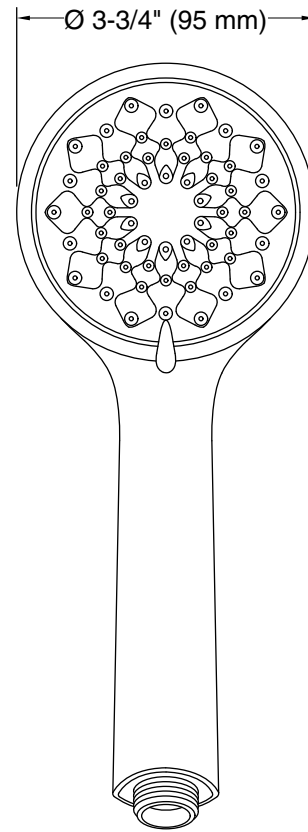

Features

- Handshower features transitional design, inspired by nature
- Advanced spray engine provides three alternate experiences: wide coverage, intense drenching, and targeted spray
- Wide coverage spray produces an encompassing spray for everyday use
- Intense drenching spray delivers a forceful spray ideal for rinsing shampoo from hair
- Targeted spray is a focused stream for targeting sore muscles or use as a utility spray
- Thumb tab allows for a smooth transition between sprays
- Spray nozzles cover full area of sprayhead
- Combination of balance, weight, grip, and angle makes this handshower comfortable and easy to use
- MasterClean™ sprayface features an easy-to-clean surface that withstands mineral buildup and maximizes spray performance
- 1.75 gpm (6.6 lpm) flow rate.
- Requires K-8593, K-9514, K-45981, or K-45982 shower hose (sold separately)
- This product can help a building earn Water Efficiency points in LEED® Green Building Rating System

K-8593 72" Shower Hose

or

K-9514 60" Shower Hose

or

K-45981 72" ribbon hose

or

K-45982 60" ribbon hose

Codes/Standards

Available Colors/Finishes

Color tiles intended for reference only.

Color Code Description

	CP	Polished Chrome
---	----	-----------------

Technical Information

All product dimensions are nominal.

Spout:

Handshower rated max flow: 1.75 gal/min (6.6 l/min)