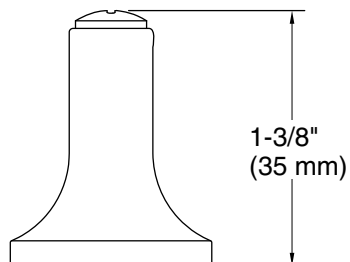

	BGP	Vibrant Brushed Graphite
---	-----	--------------------------

Technical Information

All product dimensions are nominal.

Material: Metal

Notes

Install this product according to the installation instructions.