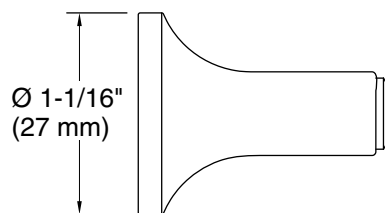

	BGP	Vibrant Brushed Graphite
---	-----	--------------------------

Technical Information

All product dimensions are nominal.

Material: Metal

Notes

Install this product according to the installation instructions.