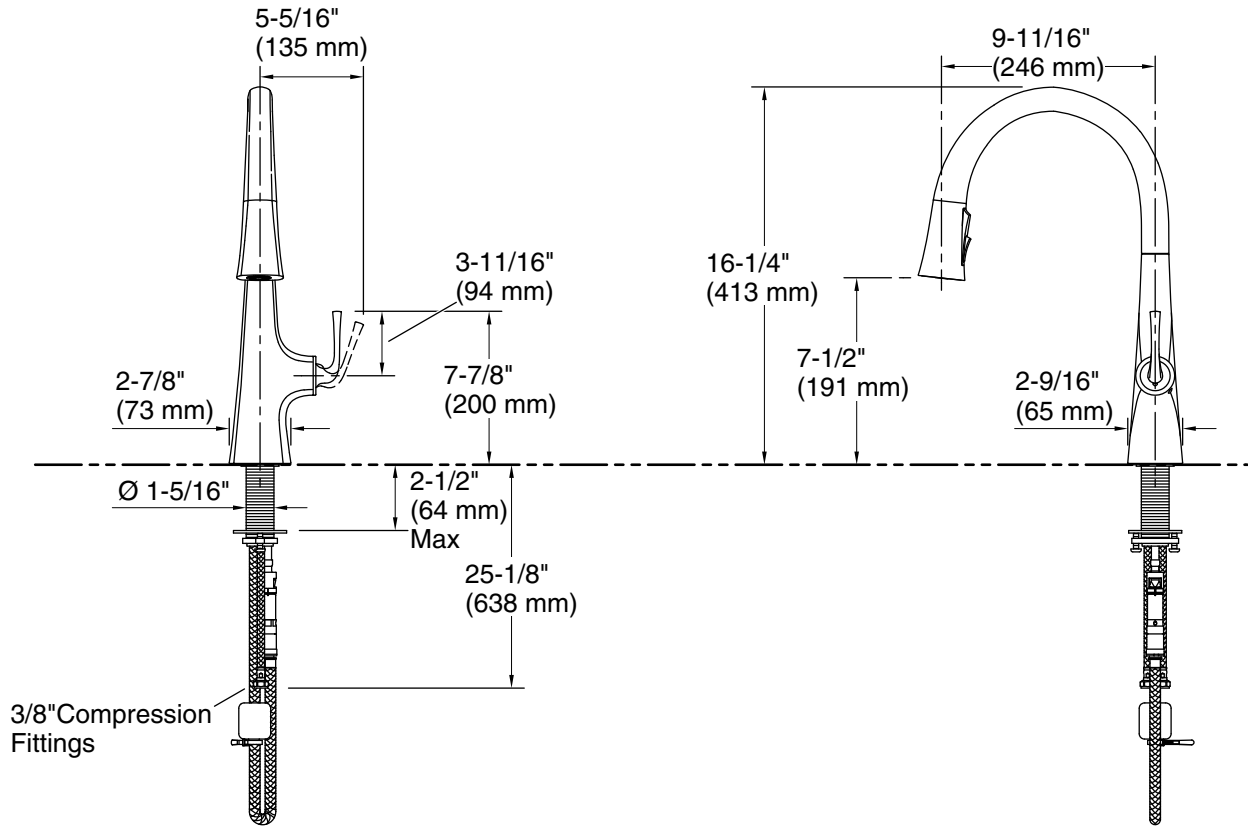

Adapters, Rough-in and Extension Kits

1012715 Range: 2-1/2" (64 mm) - 4-5/8" (118 mm)

Optional Products/Accessories

K-22071 Three-hole kitchen faucet escutcheon

KOHLER® Faucet Lifetime Limited Warranty

See website for detailed warranty information.

Technical Information

All product dimensions are nominal.

Faucet flow rate: 1.5 gal/min (5.7 l/min)

Spout:

Spout reach: 9-11/16" (246 mm)

Notes

Install this product according to the installation instructions.