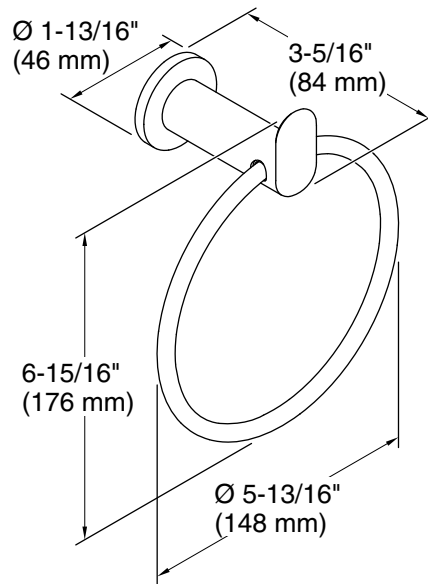

Technical Information

All product dimensions are nominal.

Material: Zinc

Notes

Install this product according to the installation instructions.

WARNING: Risk of personal injury. The wall plates on the grab bar must be mounted to a brace between the wall studs. This will ensure that the weight of the user is adequately supported.