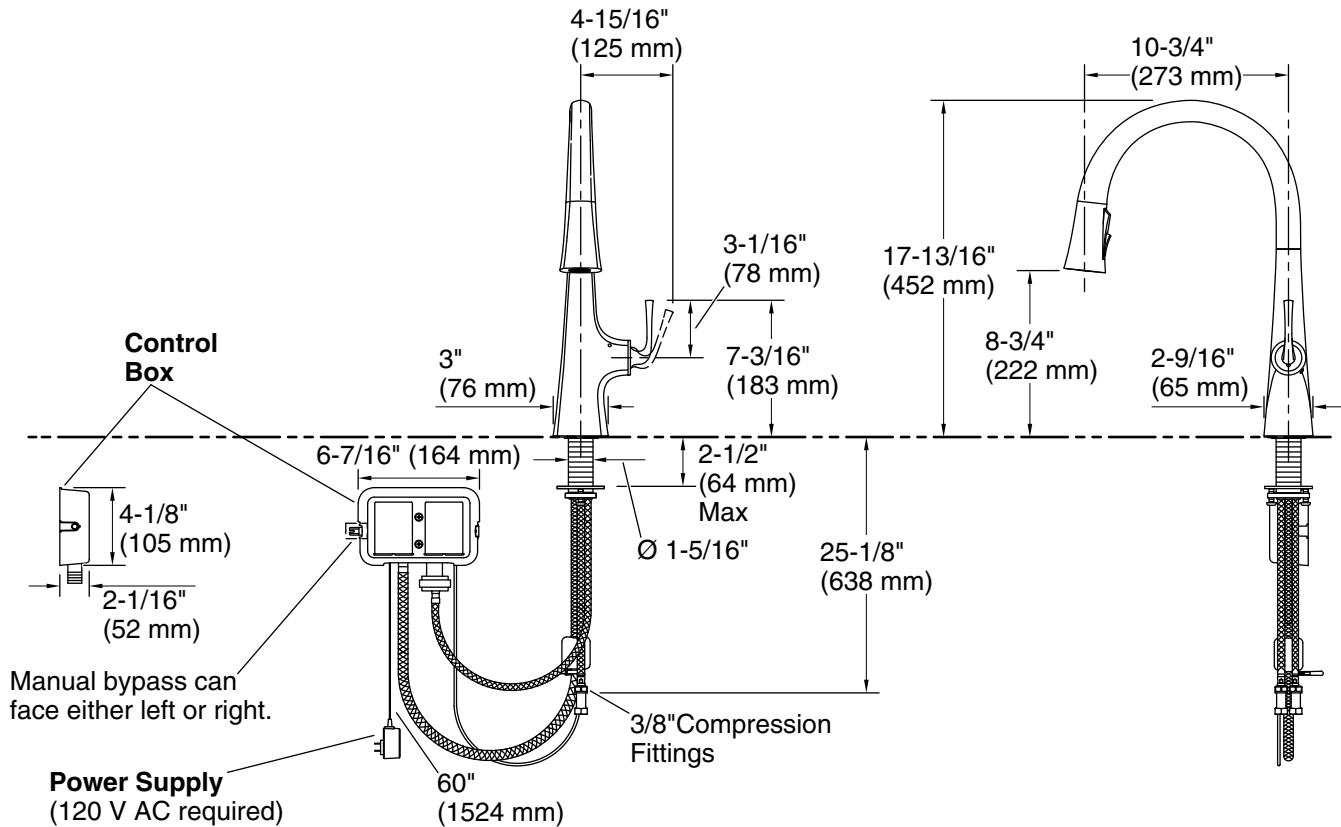

Required Electrical Service

One circuit required.

120 V, .15 A, 60 Hz

Technical Information

All product dimensions are nominal.

Power source: Plug - AC, included

Faucet flow rate: 1.5 gal/min (5.7 l/min)

Spout:

Spout reach: 10-3/4" (273 mm)

Notes

Install this product according to the installation instructions.

ADA compliant for faucet handles only

ADA, CSA B651 compliant when installed to the specific requirements of these regulations.