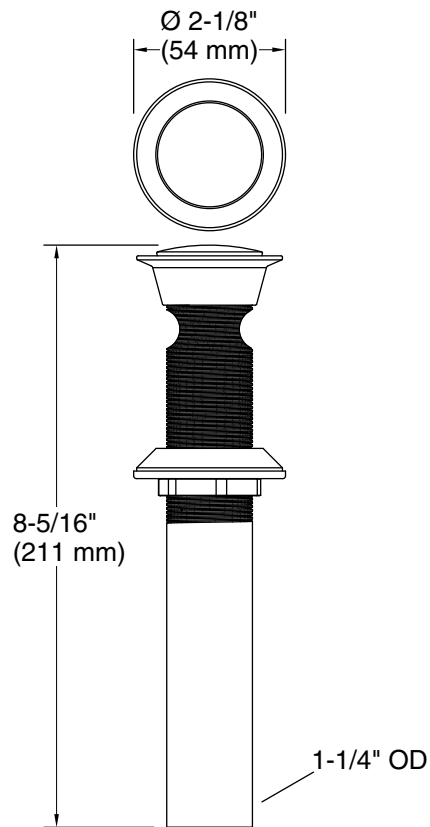

Features

- Clicker drain with tailpiece and overflow
- 1-1/4" (32 mm) connection

Material

- Premium metal construction for durability and reliability
- KOHLER finishes resist corrosion and tarnishing

Recommended Products/Accessories

Technical Information

All product dimensions are nominal.

Material: Stainless Steel