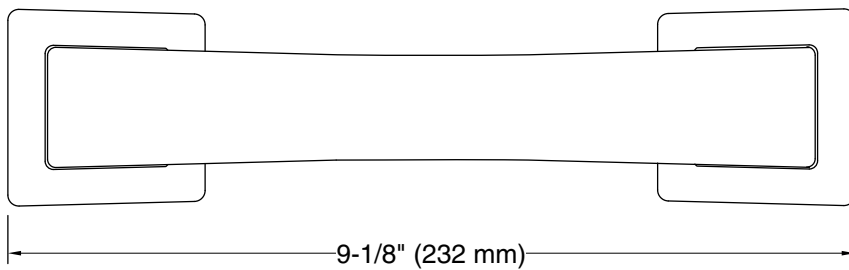

Technical Information

All product dimensions are nominal.

Material: Zinc

Notes

Install this product according to the installation instructions.

CAUTION: Risk of personal injury. Do not install these products in any area where they are likely to be used inadvertently as a grab bar or support bar. These products are not designed or intended for use as a grab bar or support bar.