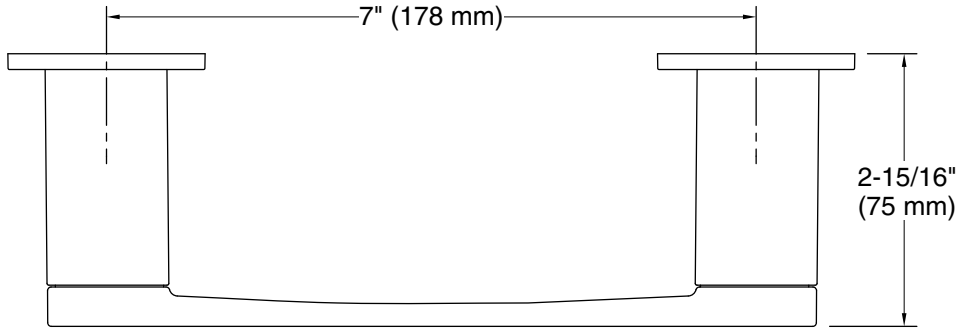

Technical Information

All product dimensions are nominal.

Material: Zinc

Notes

Install this product according to the installation instructions.

CAUTION: Risk of personal injury. Do not install these products in any area where they are likely to be used inadvertently as a grab bar or support bar. These products are not designed or intended for use as a grab bar or support bar.