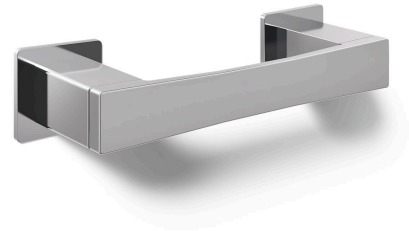

Honesty®
Pivoting toilet paper holder
K-26638

Features

- Pivoting holder makes changing toilet paper quick and simple
- Coordinates with Honesty faucets accessories, and showering components to complete your bathroom

Material

- Premium metal construction for durability and reliability
- KOHLER finishes resist corrosion and tarnishing

Codes/Standards

None Applicable

**KOHLER® One-Year Limited
Warranty**

See website for detailed warranty information.

Available Colors/Finishes

Color tiles intended for reference only.

Color	Code	Description
	CP	Polished Chrome
	BN	Vibrant® Brushed Nickel
	BL	Matte Black
	2MB	Vibrant® Brushed Moderne Brass