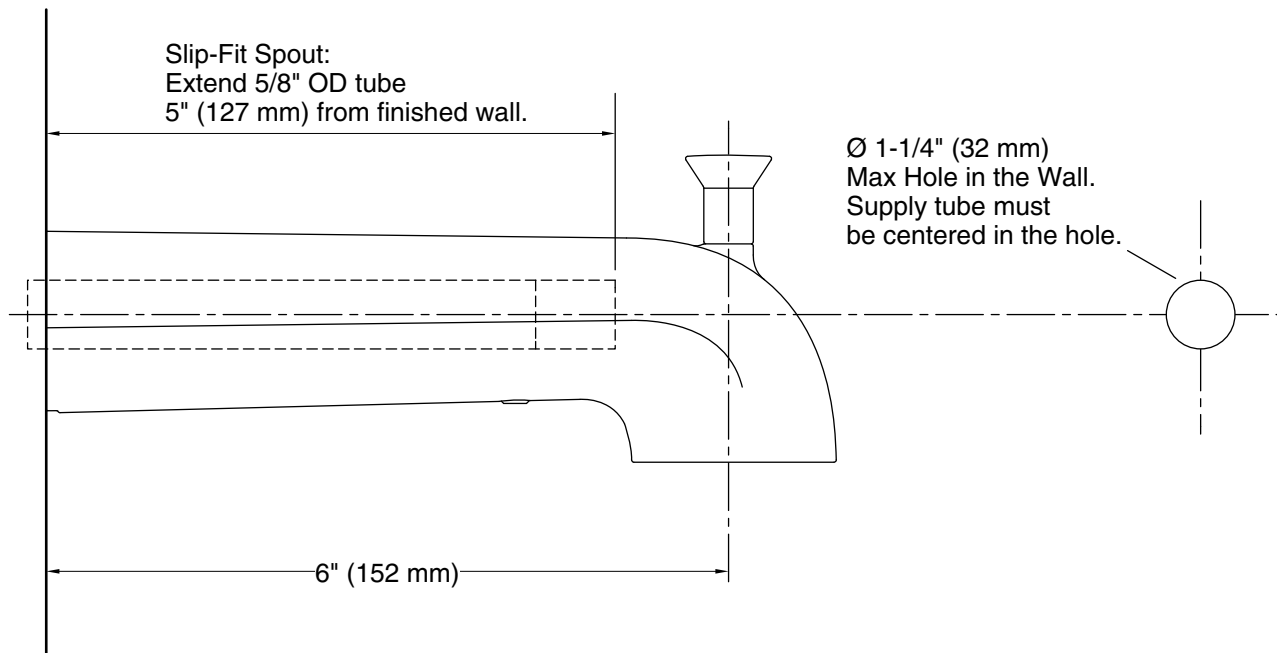

## Features

- 6" (152 mm) diverter spout with 1/2" (12.7 mm) slip-fit connection
- Coordinates with Pitch® bath and shower trim

## Installation

- Wall-mount

## Technical Information

All product dimensions are nominal.

### Spout:

Spout reach: 6" (152 mm)